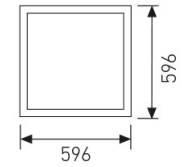

Dimensions

Product dimensions (mm)	596 x 596 x 90
Packing dimensions (mm)	640 x 640 x 100

Scheme

Scheme

Product

Real power (W)	72
Real luminous flux (Lm)	5627
U.G.R. (%)	< 19
Luminous efficiency (Lm/W)	78,2
Beam angle (°)	120
Life time (h)	50000
IP	40
Electrical class insulation	Class 1
Operating temperature	from -20°C to 35°C
Electrical feeding	220..230V, 50/60Hz
Colour	White
Energy efficiency class	A
Diffuser	Micro-prismatic diffuser

Control gear

Control gear included	Yes
Control gear	1-10V Dimmable Electronic Control Gear
Factor de potencia	0,99

Light source

Light source included	Yes
Light source	Led
Nominal power (W)	70
Nominal luminous flux (Lm)	8800
Colour temperature (K)	4000
Colour consistency (SDCM)	3
CRI	80