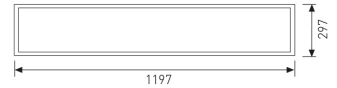

Dimensions

Product dimensions (mm)	297 x 1197 x 90
-------------------------	-----------------

Scheme

Scheme

Product

Real power (W)	72
Real luminous flux (Lm)	5627
U.G.R. (%)	< 19
Luminous efficiency (Lm/W)	78,2
Beam angle (°)	120
Life time (h)	50000
IP	40
Electrical class insulation	Class 1
Operating temperature	from -20°C to 35°C
Electrical feeding	220..230V, 50/60Hz
Colour	White
Energy efficiency class	A
Diffuser	Micro-prismatic diffuser

Control gear

Control gear included	Yes
Control gear	1-10V Dimmable Electronic Control Gear
Factor de potencia	0,99

Light source

Light source included	Yes
Light source	Led
Nominal power (W)	70
Nominal luminous flux (Lm)	8800
Colour temperature (K)	4000
Colour consistency (SDCM)	3
CRI	80