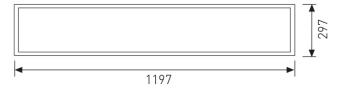

Dimensions

Product dimensions (mm)	297 x 1197 x 90
-------------------------	-----------------

Scheme

Scheme

Product

Real power (W)	72
Real luminous flux (Lm)	5627
U.G.R. (%)	< 19
Luminous efficiency (Lm/W)	78,2
Beam angle (°)	120
Life time (h)	50000
IP	40
Electrical class insulation	Class 1
Operating temperature	from -20°C to 35°C
Electrical feeding	220..230V, 50/60Hz
Colour	White
Energy efficiency class	A
Diffuser	Micro-prismatic diffuser

Control gear

Control gear included	Yes
Control gear	DALI Dimmable Electronic Control Gear
Factor de potencia	0,99

Light source

Light source included	Yes
Light source	Led
Nominal power (W)	70
Nominal luminous flux (Lm)	8800
Colour temperature (K)	4000
Colour consistency (SDCM)	3
CRI	80