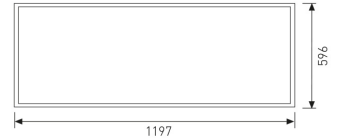

Dimensions

Product dimensions (mm)	596 x 1197 x 90
-------------------------	-----------------

Scheme

Scheme

Product

Real power (W)	144
Real luminous flux (Lm)	11254
U.G.R. (%)	< 19
Luminous efficiency (Lm/W)	78,2
Beam angle (°)	120
Life time (h)	50000
IP	40
Electrical class insulation	Class 1
Operating temperature	from -20°C to 35°C
Electrical feeding	220..230V, 50/60Hz
Colour	White
Energy efficiency class	A
Diffuser	Micro-prismatic diffuser

Control gear

Control gear included	Yes
Control gear	Electronic Control Gear
Factor de potencia	0,99

Light source

Light source included	Yes
Light source	Led
Nominal power (W)	140
Nominal luminous flux (Lm)	16000
Colour temperature (K)	4000
Colour consistency (SDCM)	3
CRI	80