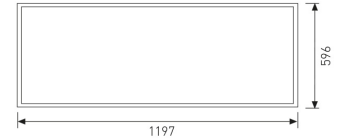

Dimensions

Product dimensions (mm)	596 x 1197 x 90
-------------------------	-----------------

Scheme

Scheme

Product

Real power (W)	144
Real luminous flux (Lm)	11254
U.G.R. (%)	< 19
Luminous efficiency (Lm/W)	78,2
Beam angle (°)	120
Life time (h)	50000
IP	40
Electrical class insulation	Class 1
Operating temperature	from -20°C to 35°C
Electrical feeding	220..230V, 50/60Hz
Colour	White
Energy efficiency class	A
Diffuser	Micro-prismatic diffuser

Control gear

Control gear included	Yes
Control gear	Electronic Control Gear
Factor de potencia	0,99

Light source

Light source included	Yes
Light source	Led
Nominal power (W)	140
Nominal luminous flux (Lm)	16000
Colour temperature (K)	4000
Colour consistency (SDCM)	3
CRI	80