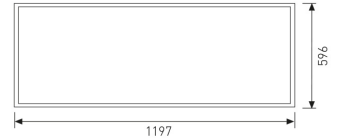

#### Dimensions

Product dimensions (mm) 596 x 1197 x 90

#### Product

Real power (W)	144
Real luminous flux (Lm)	11254
U.G.R. (%)	< 19
Luminous efficiency (Lm/W)	78,2
Beam angle (°)	120
Life time (h)	50000
IP	40
Electrical class insulation	Class 1
Operating temperature	from -20°C to 35°C
Electrical feeding	220..230V, 50/60Hz
Colour	White
Energy efficiency class	A
Diffuser	Micro-prismatic diffuser