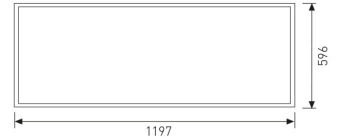

Dimensions

Product dimensions (mm) 596 x 1197 x 90

Scheme

Scheme

Product

Real power (W)	144
Real luminous flux (Lm)	11254
U.G.R. (%)	< 19
Luminous efficiency (Lm/W)	78,2
Beam angle (°)	120
Life time (h)	50000
IP	40
Electrical class insulation	Class 1
Operating temperature	from -20°C to 35°C
Electrical feeding	220..230V, 50/60Hz
Colour	White
Energy efficiency class	A
Diffuser	Micro-prismatic diffuser

Control gear

Control gear included	Yes
Control gear	1-10V Dimmable Electronic Control Gear
Factor de potencia	0,99

Light source

Light source included	Yes
Light source	Led
Nominal power (W)	140
Nominal luminous flux (Lm)	16000
Colour temperature (K)	4000
Colour consistency (SDCM)	3
CRI	80