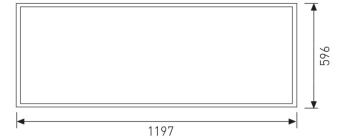

Dimensions

Product dimensions (mm) 596 x 1197 x 90

Scheme

Scheme

Product

Real power (W)	144
Real luminous flux (Lm)	11254
U.G.R. (%)	< 19
Luminous efficiency (Lm/W)	78,2
Beam angle (°)	120
Life time (h)	50000
IP	40
Electrical class insulation	Class 1
Operating temperature	from -20°C to 35°C
Electrical feeding	220..230V, 50/60Hz
Colour	White
Energy efficiency class	A
Diffuser	Micro-prismatic diffuser

Control gear

Control gear included	Yes
Control gear	DALI Dimmable Electronic Control Gear
Factor de potencia	0,99

Light source

Light source included	Yes
Light source	Led
Nominal power (W)	140
Nominal luminous flux (Lm)	16000
Colour temperature (K)	4000
Colour consistency (SDCM)	3
CRI	80