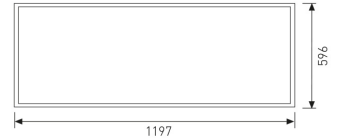

Dimensions

Product dimensions (mm) 596 x 1197 x 90

Scheme

Scheme

Product

Real power (W)	144
Real luminous flux (Lm)	11254
U.G.R. (%)	< 19
Luminous efficiency (Lm/W)	78,2
Beam angle (°)	120
Life time (h)	50000
IP	40
Electrical class insulation	Class 1
Operating temperature	from -20°C to 35°C
Electrical feeding	220..230V, 50/60Hz
Colour	White
Energy efficiency class	A
Diffuser	Micro-prismatic diffuser

Control gear

Control gear included	Yes
Control gear	DALI Dimmable Electronic Control Gear
Factor de potencia	0,99

Light source

Light source included	Yes
Light source	Led
Nominal power (W)	140
Nominal luminous flux (Lm)	16000
Colour temperature (K)	4000
Colour consistency (SDCM)	3
CRI	80