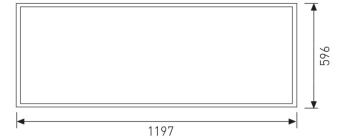

Dimensions

Product dimensions (mm)	596 x 1197 x 90
-------------------------	-----------------

Scheme

Scheme

Product

Real power (W)	144
Real luminous flux (Lm)	11254
U.G.R. (%)	< 19
Luminous efficiency (Lm/W)	78,2
Beam angle (°)	120
Life time (h)	50000
IP	40
Electrical class insulation	Class 1
Operating temperature	from -20°C to 35°C
Electrical feeding	220..230V, 50/60Hz
Colour	White
Energy efficiency class	A
Diffuser	Micro-prismatic diffuser

Control gear

Control gear included	Yes
Control gear	DALI Dimmable Electronic Control Gear
Factor de potencia	0,99

Light source

Light source included	Yes
Light source	Led
Nominal power (W)	140
Nominal luminous flux (Lm)	16000
Colour temperature (K)	4000
Colour consistency (SDCM)	3
CRI	80