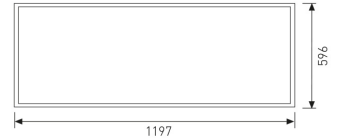

Dimensions

Product dimensions (mm)	596 x 1197 x 90
-------------------------	-----------------

Scheme

Scheme

Product

Real power (W)	144
Real luminous flux (Lm)	12150
Luminous efficiency (Lm/W)	84,4
Beam angle (°)	120
Life time (h)	50000
IP	40
Electrical class insulation	Class 1
Operating temperature	from -20°C to 35°C
Electrical feeding	220..230V, 50/60Hz
Colour	White
Energy efficiency class	A
Diffuser	PC opal diffuser

Control gear

Control gear included	Yes
Control gear	1-10V Dimmable Electronic Control Gear
Factor de potencia	0,99

Light source

Light source included	Yes
Light source	Led
Nominal power (W)	140
Nominal luminous flux (Lm)	16000
Colour temperature (K)	4000
Colour consistency (SDCM)	3
CRI	80