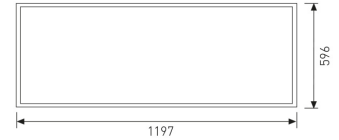

Dimensions

Product dimensions (mm)	596 x 1197 x 90
-------------------------	-----------------

Scheme

Scheme

Product

Real power (W)	144
Real luminous flux (Lm)	12150
Luminous efficiency (Lm/W)	84,4
Beam angle (°)	120
Life time (h)	50000
IP	40
Electrical class insulation	Class 1
Operating temperature	from -20°C to 35°C
Electrical feeding	220..230V, 50/60Hz
Colour	White
Energy efficiency class	A
Diffuser	PC opal diffuser

Control gear

Control gear included	Yes
Control gear	1-10V Dimmable Electronic Control Gear
Factor de potencia	0,99

Light source

Light source included	Yes
Light source	Led
Nominal power (W)	140
Nominal luminous flux (Lm)	16000
Colour temperature (K)	4000
Colour consistency (SDCM)	3
CRI	80