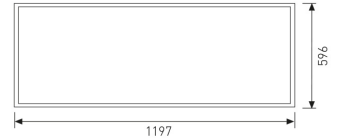

Dimensions

Product dimensions (mm)	596 x 1197 x 90
-------------------------	-----------------

Scheme

Scheme

Product

Real power (W)	144
Real luminous flux (Lm)	12150
Luminous efficiency (Lm/W)	84,4
Beam angle (°)	120
Life time (h)	50000
IP	40
Electrical class insulation	Class 1
Operating temperature	from -20°C to 35°C
Electrical feeding	220..230V, 50/60Hz
Colour	White
Energy efficiency class	A
Diffuser	PC opal diffuser

Control gear

Control gear included	Yes
Control gear	DALI Dimmable Electronic Control Gear
Factor de potencia	0,99

Light source

Light source included	Yes
Light source	Led
Nominal power (W)	140
Nominal luminous flux (Lm)	16000
Colour temperature (K)	4000
Colour consistency (SDCM)	3
CRI	80