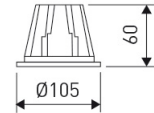

Dimensions

Product dimensions (mm)	ø105 x 60
Net weight (g)	700
Drilling hole (mm)	Ø95

Scheme

Scheme

Product

Real power (W)	9,2
Real luminous flux (Lm)	738
Luminous efficiency (Lm/W)	80,2
Beam angle (°)	80
Life time (h)	50000
IP	54/20
Electrical class insulation	Class 2
Operating temperature	from -20°C to 35°C
Electrical feeding	220..240V, 50/60Hz
Colour	White
Energy efficiency class	A

Control gear

Control gear included	Yes
Control gear	1-10V Dimmable Electronic Control Gear
Factor de potencia	0,98

Light source

Light source included	Yes
Light source	Led
Nominal power (W)	8
Nominal luminous flux (Lm)	1000
Colour temperature (K)	3000
Colour consistency (SDCM)	5
CRI	80

Photometry

Round format fix downlight from the TROLL family Beryl.

DESCRIPTION

Round format fix downlight from the TROLL family Beryl setting an advanced and innovative thermal balance system through passive dissipation with stable colour temperature of 3000° K (warm white) optimised to be used as general indoor lighting for offices, hospitals commercial areas or residential & contract spaces. Designed for ceiling recessed installation. Luminaire body built in die-cast aluminium with matt polycarbonate frontal diffuser finished in white. Optical group is IP54 on the visible frontal area. Luminaire built-in a Polycarbonate opal diffuser with an angle beam of 80°. Luminaire sets a 10 W LED source with CRI higher than 80 % and a chromatic dispersion lower than 5 SMCD. Fixture has a luminous flux of 738 Lm, with an efficiency of 80,2 Lm/W and a total consumption of 9,2 W. The average life for the luminaire is 50000 h (stabilised at a minimum flux of 70 % from the original). Luminaire built-in an auxiliary gear Dimmable 1-10V fed at 220-240V; 50/60 Hz.