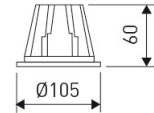

Dimensions

Product dimensions (mm)	ø105 x 60
Net weight (g)	700
Drilling hole (mm)	Ø95

Scheme

Scheme

Product

Real power (W)	9,2
Real luminous flux (Lm)	738
Luminous efficiency (Lm/W)	80,2
Beam angle (°)	80
Life time (h)	50000
IP	54/20
Electrical class insulation	Class 2
Operating temperature	from -20°C to 35°C
Electrical feeding	220..240V, 50/60Hz
Colour	White
Energy efficiency class	A

Control gear

Control gear included	Yes
Control gear	DALI Dimmable Electronic Control Gear
Factor de potencia	0,98

Light source

Light source included	Yes
Light source	Led
Nominal power (W)	8
Nominal luminous flux (Lm)	1000
Colour temperature (K)	3000
Colour consistency (SDCM)	5
CRI	80

Photometry

Round format fix downlight from the TROLL family Beryl.

DESCRIPTION

Round format fix downlight from the TROLL family Beryl setting an advanced and innovative thermal balance system through passive dissipation with stable colour temperature of 3000° K (warm white) optimised to be used as general indoor lighting for offices, hospitals commercial areas or residential & contract spaces. Designed for ceiling recessed installation. Luminaire body built in die-cast aluminium with matt polycarbonate frontal diffuser finished in white. Optical group is IP54 on the visible frontal area. Luminaire built-in a Polycarbonate opal diffuser with an angle beam of 80°. Luminaire sets a 10 W LED source with CRI higher than 80 % and a chromatic dispersion lower than 5 SMCD. Fixture has a luminous flux of 738 Lm, with an efficiency of 80,2 Lm/W and a total consumption of 9,2 W. The average life for the luminaire is 50000 h (stabilised at a minimum flux of 70 % from the original). Luminaire built-in an auxiliary gear DALI dimmable fed at 220-240V; 50/60 Hz.