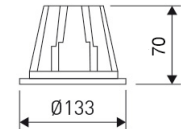

Dimensions

Product dimensions (mm)	ø133 x 70
Net weight (g)	700
Drilling hole (mm)	Ø120

Scheme

Scheme

Product

Real power (W)	13,9
Real luminous flux (Lm)	1310
Luminous efficiency (Lm/W)	94,2
Beam angle (°)	80
Life time (h)	50000
IP	54/20
Electrical class insulation	Class 2
Operating temperature	from -20°C to 35°C
Electrical feeding	220..240V, 50/60Hz
Colour	White
Energy efficiency class	A+

Control gear

Control gear included	Yes
Control gear	1-10V Dimmable Electronic Control Gear
Factor de potencia	0,98

Light source

Light source included	Yes
Light source	Led
Nominal power (W)	12
Nominal luminous flux (Lm)	1500
Colour temperature (K)	3000
Colour consistency (SDCM)	5
CRI	80

Photometry

Round format fix downlight from the TROLL family Beryl.

DESCRIPTION

Round format fix downlight from the TROLL family Beryl setting an advanced and innovative thermal balance system through passive dissipation with stable colour temperature of 3000° K (warm white) optimised to be used as general indoor lighting for offices, hospitals commercial areas or residential & contract spaces. Designed for ceiling recessed installation. Luminaire body built in die-cast aluminium with matt polycarbonate frontal diffuser finished in white. Optical group is IP54 on the visible frontal area. Luminaire built-in a Polycarbonate opal diffuser with an angle beam of 80°. Luminaire sets a 15 W LED source with CRI higher than 80 % and a chromatic dispersion lower than 5 SMCD. Fixture has a luminous flux of 1310 Lm, with an efficiency of 94,2 Lm/W and a total consumption of 13,9 W. The average life for the luminaire is 50000 h (stabilised at a minimum flux of 70 % from the original). Luminaire built-in an auxiliary gear Dimmable 1-10V fed at 220-240V; 50/60 Hz.