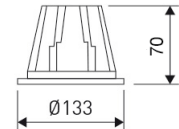

Dimensions

Product dimensions (mm)	ø133 x 70
Net weight (g)	700
Drilling hole (mm)	Ø120

Scheme

Scheme

Product

Real power (W)	13,9
Real luminous flux (Lm)	1310
Luminous efficiency (Lm/W)	94,2
Beam angle (°)	80
Life time (h)	50000
IP	54/20
Electrical class insulation	Class 2
Operating temperature	from -20°C to 35°C
Electrical feeding	220..240V, 50/60Hz
Colour	White
Energy efficiency class	A+

Control gear

Control gear included	Yes
Control gear	1-10V Dimmable Electronic Control Gear
Factor de potencia	0,98

Light source

Light source included	Yes
Light source	Led
Nominal power (W)	12
Nominal luminous flux (Lm)	1500
Colour temperature (K)	3000
Colour consistency (SDCM)	5
CRI	80

Photometry

Round format fix downlight from the TROLL family Beryl.

DESCRIPTION

Round format fix downlight from the TROLL family Beryl setting an advanced and innovative thermal balance system through passive dissipation with stable colour temperature of 3000° K (warm white) optimised to be used as general indoor lighting for offices, hospitals commercial areas or residential & contract spaces. Designed for ceiling recessed installation. Luminaire body built in die-cast aluminium with matt polycarbonate frontal diffuser finished in white. Optical group is IP54 on the visible frontal area. Luminaire built-in a Polycarbonate opal diffuser with an angle beam of 80°. Luminaire sets a 15 W LED source with CRI higher than 80 % and a chromatic dispersion lower than 5 SMCD. Fixture has a luminous flux of 1310 Lm, with an efficiency of 94,2 Lm/W and a total consumption of 13,9 W. The average life for the luminaire is 50000 h (stabilised at a minimum flux of 70 % from the original). Luminaire built-in an auxiliary gear Dimmable 1-10V fed at 220-240V; 50/60 Hz.