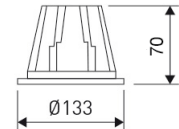

Dimensions

Product dimensions (mm)	ø133 x 70
Net weight (g)	700
Drilling hole (mm)	Ø120

Scheme

Scheme

Product

Real power (W)	13,9
Real luminous flux (Lm)	1310
Luminous efficiency (Lm/W)	94,2
Beam angle (°)	80
Life time (h)	50000
IP	54/20
Electrical class insulation	Class 2
Operating temperature	from -20°C to 35°C
Electrical feeding	220..240V, 50/60Hz
Colour	White
Energy efficiency class	A+

Control gear

Control gear included	Yes
Control gear	Electronic Control Gear
Factor de potencia	0,98

Light source

Light source included	Yes
Light source	Led
Nominal power (W)	12
Nominal luminous flux (Lm)	1500
Colour temperature (K)	3000
Colour consistency (SDCM)	5
CRI	80

Photometry

Round format fix downlight from the TROLL family Beryl.

DESCRIPTION

Round format fix downlight from the TROLL family Beryl setting an advanced and innovative thermal balance system through passive dissipation with stable colour temperature of 3000° K (warm white) optimised to be used as general indoor lighting for offices, hospitals commercial areas or residential & contract spaces. Designed for ceiling recessed installation. Luminaire body built in die-cast aluminium with matt polycarbonate frontal diffuser finished in white. Optical group is IP44 on the visible frontal area. Luminaire built-in a Polycarbonate opal diffuser with an angle beam of 80°. Luminaire sets a 15 W LED source with CRI higher than 80 % and a chromatic dispersion lower than 5 SMCD. Fixture has a luminous flux of 1310 Lm, with an efficiency of 94,2 Lm/W and a total consumption of 13,9 W. The average life for the luminaire is 50000 h (stabilised at a minimum flux of 70 % from the original). Luminaire built-in an auxiliary gear ON/OFF fed at 220-240V; 50/60 Hz.