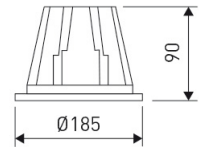

Dimensions

Product dimensions (mm)	ø185 x 90
Net weight (g)	885
Drilling hole (mm)	Ø175

Scheme

Scheme

Product

Real power (W)	23
Real luminous flux (Lm)	2253
Luminous efficiency (Lm/W)	98
Beam angle (°)	80
Life time (h)	50000
IP	54/20
Electrical class insulation	Class 2
Operating temperature	from -20°C to 35°C
Electrical feeding	220..240V, 50/60Hz
Colour	White
Energy efficiency class	A+

Control gear

Control gear included	Yes
Control gear	1-10V Dimmable Electronic Control Gear
Factor de potencia	0,98

Light source

Light source included	Yes
Light source	Led
Nominal power (W)	21
Nominal luminous flux (Lm)	3000
Colour temperature (K)	3000
Colour consistency (SDCM)	5
CRI	80

Photometry

Round format fix downlight from the TROLL family Beryl.

DESCRIPTION

Round format fix downlight from the TROLL family Beryl setting an advanced and innovative thermal balance system through passive dissipation with stable colour temperature of 3000° K (warm white) optimised to be used as general indoor lighting for offices, hospitals commercial areas or residential & contract spaces. Designed for ceiling recessed installation. Luminaire body built in die-cast aluminium with matt polycarbonate frontal diffuser finished in white. Optical group is IP44 on the visible frontal area. Luminaire built-in a Polycarbonate opal diffuser with an angle beam of 80°. Luminaire sets a 24 W LED source with CRI higher than 80 % and a chromatic dispersion lower than 5 SMCD. Fixture has a luminous flux of 2253 Lm, with an efficiency of 98 Lm/W and a total consumption of 23 W. The average life for the luminaire is 50000 h (stabilised at a minimum flux of 70 % from the original). Luminaire built-in an auxiliary gear Dimmable 1-10V fed at 220-240V; 50/60 Hz.