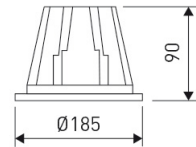

Dimensions

Product dimensions (mm)	ø185 x 90
Net weight (g)	885
Drilling hole (mm)	Ø175

Scheme

Scheme

Product

Real power (W)	23
Real luminous flux (Lm)	2253
Luminous efficiency (Lm/W)	98
Beam angle (°)	80
Life time (h)	50000
IP	54/20
Electrical class insulation	Class 2
Operating temperature	from -20°C to 35°C
Electrical feeding	220..240V, 50/60Hz
Colour	White
Energy efficiency class	A+

Control gear

Control gear included	Yes
Control gear	1-10V Dimmable Electronic Control Gear
Factor de potencia	0,98

Light source

Light source included	Yes
Light source	Led
Nominal power (W)	21
Nominal luminous flux (Lm)	3000
Colour temperature (K)	3000
Colour consistency (SDCM)	5
CRI	80

Photometry

Round format fix downlight from the TROLL family Beryl.

DESCRIPTION

Round format fix downlight from the TROLL family Beryl setting an advanced and innovative thermal balance system through passive dissipation with stable colour temperature of 3000° K (warm white) optimised to be used as general indoor lighting for offices, hospitals commercial areas or residential & contract spaces. Designed for ceiling recessed installation. Luminaire body built in die-cast aluminium with matt polycarbonate frontal diffuser finished in white. Optical group is IP44 on the visible frontal area. Luminaire built-in a Polycarbonate opal diffuser with an angle beam of 80°. Luminaire sets a 24 W LED source with CRI higher than 80 % and a chromatic dispersion lower than 5 SMCD. Fixture has a luminous flux of 2253 Lm, with an efficiency of 98 Lm/W and a total consumption of 23 W. The average life for the luminaire is 50000 h (stabilised at a minimum flux of 70 % from the original). Luminaire built-in an auxiliary gear Dimmable 1-10V fed at 220-240V; 50/60 Hz.