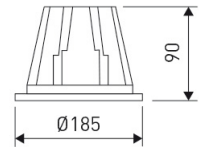

Dimensions

Product dimensions (mm)	ø185 x 90
Net weight (g)	885
Drilling hole (mm)	Ø175

Scheme

Scheme

Product

Real power (W)	23
Real luminous flux (Lm)	2253
Luminous efficiency (Lm/W)	98
Beam angle (°)	80
Life time (h)	50000
IP	54/20
Electrical class insulation	Class 2
Operating temperature	from -20°C to 35°C
Electrical feeding	220..240V, 50/60Hz
Colour	White
Energy efficiency class	A+

Control gear

Control gear included	Yes
Control gear	DALI Dimmable Electronic Control Gear
Factor de potencia	0,98

Light source

Light source included	Yes
Light source	Led
Nominal power (W)	21
Nominal luminous flux (Lm)	3000
Colour temperature (K)	3000
Colour consistency (SDCM)	5
CRI	80

Photometry

Round format fix downlight from the TROLL family Beryl.

DESCRIPTION

Round format fix downlight from the TROLL family Beryl setting an advanced and innovative thermal balance system through passive dissipation with stable colour temperature of 3000° K (warm white) optimised to be used as general indoor lighting for offices, hospitals commercial areas or residential & contract spaces. Designed for ceiling recessed installation. Luminaire body built in die-cast aluminium with matt polycarbonate frontal diffuser finished in white. Optical group is IP54 on the visible frontal area. Luminaire built-in a Polycarbonate opal diffuser with an angle beam of 80°. Luminaire sets a 24 W LED source with CRI higher than 80 % and a chromatic dispersion lower than 5 SMCD. Fixture has a luminous flux of 2253 Lm, with an efficiency of 98 Lm/W and a total consumption of 23 W. The average life for the luminaire is 50000 h (stabilised at a minimum flux of 70 % from the original). Luminaire built-in an auxiliary gear DALI dimmable fed at 220-240V; 50/60 Hz.