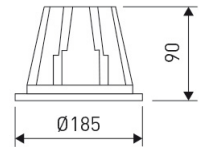

Dimensions

Product dimensions (mm)	ø185 x 90
Net weight (g)	885
Drilling hole (mm)	Ø175

Scheme

Scheme

Product

Real power (W)	23
Real luminous flux (Lm)	2253
Luminous efficiency (Lm/W)	98
Beam angle (°)	80
Life time (h)	50000
IP	54/20
Electrical class insulation	Class 2
Operating temperature	from -20°C to 35°C
Electrical feeding	220..240V, 50/60Hz
Colour	White
Energy efficiency class	A+

Control gear

Control gear included	Yes
Control gear	Electronic Control Gear
Factor de potencia	0,98

Light source

Light source included	Yes
Light source	Led
Nominal power (W)	21
Nominal luminous flux (Lm)	3000
Colour temperature (K)	3000
Colour consistency (SDCM)	5
CRI	80

Photometry

Round format fix downlight from the TROLL family Beryl.

DESCRIPTION

Round format fix downlight from the TROLL family Beryl setting an advanced and innovative thermal balance system through passive dissipation with stable colour temperature of 3000° K (warm white) optimised to be used as general indoor lighting for offices, hospitals commercial areas or residential & contract spaces. Designed for ceiling recessed installation. Luminaire body built in die-cast aluminium with matt polycarbonate frontal diffuser finished in white. Optical group is IP54 on the visible frontal area. Luminaire built-in an Polycarbonate opal diffuser with an angle beam of 80°. Luminaire sets a 24 W LED source with CRI higher than 80 % and a chromatic dispersion lower than 5 SMCD. Fixture has a luminous flux of 2253 Lm, with an efficiency of 98 Lm/W and a total consumption of 23 W. The average life for the luminaire is 50000 h (stabilised at a minimum flux of 70 % from the original). Luminaire built-in an auxiliary gear ON/OFF fed at 220-240V; 50/60 Hz.