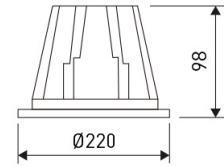

Dimensions

Product dimensions (mm)	ø220 x 98
Drilling hole (mm)	Ø200

Scheme

Scheme

Product

Real power (W)	24
Real luminous flux (Lm)	2437
Luminous efficiency (Lm/W)	101,5
Beam angle (°)	80
Life time (h)	50000
IP	54/20
Electrical class insulation	Class 2
Photobiological risk	0 - Exempt
Operating temperature	from -20°C to 35°C
Electrical feeding	220..240V, 50/60Hz
Colour	White
Energy efficiency class	A+

Control gear

Control gear included	Yes
Control gear	1-10V Dimmable Electronic Control Gear
Factor de potencia	0,98

Light source

Light source included	Yes
Light source	Led
Nominal power (W)	25
Colour temperature (K)	3000
Colour consistency (SDCM)	5
CRI	80

Photometry

Round format fix downlight from the TROLL family Beryl.

DESCRIPTION

Round format fix downlight from the TROLL family Beryl setting an advanced and innovative thermal balance system through passive dissipation with stable colour temperature of 3000° K (warm white) optimised to be used as general indoor lighting for offices, hospitals commercial areas or residential & contract spaces. Designed for ceiling recessed installation. Luminaire body built in die-cast aluminium with matt polycarbonate frontal diffuser finished in white. Optical group is IP44 on the visible frontal area. Luminaire built-in a Polycarbonate opal diffuser with an angle beam of 80°. Luminaire sets a 25 W LED source with CRI higher than 80 % and a chromatic dispersion lower than 5 SMCD. Fixture has a luminous flux of 2437 Lm, with an efficiency of 101,5 Lm/W and a total consumption of 24 W. The average life for the luminaire is 50000 h (stabilised at a minimum flux of 70 % from the original). Luminaire built-in an auxiliary gear Dimmable 1-10V fed at 220-240V; 50/60 Hz.