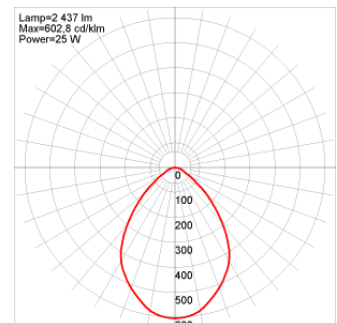

---

**Dimensions**

---

Product dimensions (mm)	ø220 x 98
Drilling hole (mm)	Ø200

---

---

**Scheme**

---

Scheme

---

**Product**

---

Real power (W)	24
Real luminous flux (Lm)	2437
Luminous efficiency (Lm/W)	101,5
Beam angle (°)	80
Life time (h)	50000
IP	54/20
Electrical class insulation	Class 2
Photobiological risk	0 - Exempt
Operating temperature	from -20°C to 35°C
Electrical feeding	220..240V, 50/60Hz
Colour	White
Energy efficiency class	A+

---

---

**Control gear**

---

Control gear included	Yes
Control gear	Electronic Control Gear
Factor de potencia	0,98

---

---

**Photometry**

---

Photometry

---