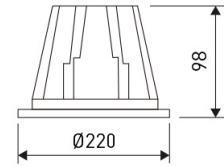

---

**Dimensions**

---

Product dimensions (mm)	ø220 x 98
Drilling hole (mm)	Ø200

---

---

**Scheme**

---

Scheme

---

**Product**

---

Real power (W)	24
Real luminous flux (Lm)	2437
Luminous efficiency (Lm/W)	101,5
Beam angle (°)	80
Life time (h)	50000
IP	54/20
Electrical class insulation	Class 2
Photobiological risk	0 - Exempt
Operating temperature	from -20°C to 35°C
Electrical feeding	220..240V, 50/60Hz
Colour	White
Energy efficiency class	A+

## Round format fix downlight from the TROLL family Beryl.

---

**DESCRIPTION**

Round format fix downlight from the TROLL family Beryl setting an advanced and innovative thermal balance system through passive dissipation with stable colour temperature of 3000° K (warm white) optimised to be used as general indoor lighting for offices, hospitals commercial areas or residential & contract spaces. Designed for ceiling recessed installation. Luminaire body built in die-cast aluminium with matt polycarbonate frontal diffuser finished in white. Optical group is IP44 on the visible frontal area. Luminaire built-in a Polycarbonate opal diffuser with an angle beam of 80°. Luminaire sets a 25 W LED source with CRI higher than 80 % and a chromatic dispersion lower than 5 SMCD. Fixture has a luminous flux of 2437 Lm, with an efficiency of 101,5 Lm/W and a total consumption of 24 W. The average life for the luminaire is 50000 h (stabilised at a minimum flux of 70 % from the original). Luminaire built-in an auxiliary gear ON/OFF fed at 220-240V; 50/60 Hz.