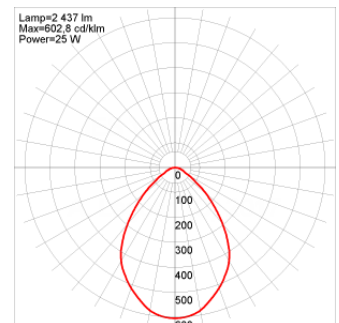

---

**Dimensions**

---

Product dimensions (mm)	ø220 x 98
Drilling hole (mm)	Ø200

---

---

**Scheme**

---

Scheme

---

**Product**

---

Real power (W)	24
Real luminous flux (Lm)	2437
Luminous efficiency (Lm/W)	101,5
Beam angle (°)	80
Life time (h)	50000
IP	54/20
Electrical class insulation	Class 2
Photobiological risk	0 - Exempt
Operating temperature	from -20°C to 35°C
Electrical feeding	220..240V, 50/60Hz
Colour	White
Energy efficiency class	A+

---

---

**Control gear**

---

Control gear included	Yes
Control gear	Electronic Control Gear
Factor de potencia	0,98

---

---

**Photometry**

---

Photometry

---