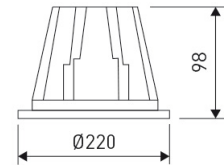

Dimensions

Product dimensions (mm)	ø220 x 98
Net weight (g)	1000
Drilling hole (mm)	Ø200

Scheme

Scheme

Product

Real power (W)	32,5
Real luminous flux (Lm)	3295
Luminous efficiency (Lm/W)	101,4
Beam angle (°)	80
Life time (h)	50000
IP	54/20
Electrical class insulation	Class 2
Operating temperature	from -20°C to 35°C
Electrical feeding	220..240V, 50/60Hz
Colour	White
Energy efficiency class	A+

Control gear

Control gear included	Yes
Control gear	1-10V Dimmable Electronic Control Gear
Factor de potencia	0,98

Light source

Light source included	Yes
Light source	Led
Nominal power (W)	30
Nominal luminous flux (Lm)	4500
Colour temperature (K)	3000
Colour consistency (SDCM)	5
CRI	80

Photometry

Round format fix downlight from the TROLL family Beryl.

DESCRIPTION

Round format fix downlight from the TROLL family Beryl setting an advanced and innovative thermal balance system through passive dissipation with stable colour temperature of 3000° K (warm white) optimised to be used as general indoor lighting for offices, hospitals commercial areas or residential & contract spaces. Designed for ceiling recessed installation. Luminaire body built in die-cast aluminium with matt polycarbonate frontal diffuser finished in white. Optical group is IP54 on the visible frontal area. Luminaire built-in a Polycarbonate opal diffuser with an angle beam of 80°. Luminaire sets a 35 W LED source with CRI higher than 80 % and a chromatic dispersion lower than 5 SMCD. Fixture has a luminous flux of 3295 Lm, with an efficiency of 101,4 Lm/W and a total consumption of 32,5 W. The average life for the luminaire is 50000 h (stabilised at a minimum flux of 70 % from the original). Luminaire built-in an auxiliary gear Dimmable 1-10V fed at 220-240V; 50/60 Hz.