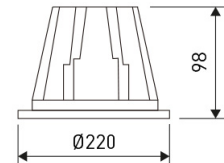

Dimensions

Product dimensions (mm)	ø220 x 98
Net weight (g)	1000
Drilling hole (mm)	Ø200

Scheme

Scheme

Product

Real power (W)	41
Real luminous flux (Lm)	3836
Luminous efficiency (Lm/W)	93,6
Beam angle (°)	80
Life time (h)	50000
IP	54/20
Electrical class insulation	Class 2
Operating temperature	from -20°C to 35°C
Electrical feeding	220..240V, 50/60Hz
Colour	White
Energy efficiency class	A+

Control gear

Control gear included	Yes
Control gear	Electronic Control Gear
Factor de potencia	0,98

Light source

Light source included	Yes
Light source	Led
Nominal power (W)	38
Nominal luminous flux (Lm)	5100
Colour temperature (K)	3000
Colour consistency (SDCM)	5
CRI	80

Photometry

Round format fix downlight from the TROLL family Beryl.

DESCRIPTION

Round format fix downlight from the TROLL family Beryl setting an advanced and innovative thermal balance system through passive dissipation with stable colour temperature of 3000° K (warm white) optimised to be used as general indoor lighting for offices, hospitals commercial areas or residential & contract spaces. Designed for ceiling recessed installation. Luminaire body built in die-cast aluminium with matt polycarbonate frontal diffuser finished in white. Optical group is IP54 on the visible frontal area. Luminaire built-in a Polycarbonate opal diffuser with an angle beam of 80°. Luminaire sets a 42 W LED source with CRI higher than 80 % and a chromatic dispersion lower than 5 SMCD. Fixture has a luminous flux of 3836 Lm, with an efficiency of 93,6 Lm/W and a total consumption of 41 W. The average life for the luminaire is 50000 h (stabilised at a minimum flux of 70 % from the original). Luminaire built-in an auxiliary gear ON/OFF fed at 220-240V; 50/60 Hz.