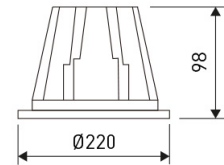

Dimensions

Product dimensions (mm)	ø220 x 98
Net weight (g)	1000
Drilling hole (mm)	Ø200

Scheme

Scheme

Product

Real power (W)	41
Real luminous flux (Lm)	3836
Luminous efficiency (Lm/W)	93,6
Beam angle (°)	80
Life time (h)	50000
IP	54/20
Electrical class insulation	Class 2
Operating temperature	from -20°C to 35°C
Electrical feeding	220..240V, 50/60Hz
Colour	White
Energy efficiency class	A+

Control gear

Control gear included	Yes
Control gear	Electronic Control Gear
Factor de potencia	0,98

Light source

Light source included	Yes
Light source	Led
Nominal power (W)	38
Nominal luminous flux (Lm)	5100
Colour temperature (K)	3000
Colour consistency (SDCM)	5
CRI	80

Photometry

Round format fix downlight from the TROLL family Beryl.

DESCRIPTION

Round format fix downlight from the TROLL family Beryl setting an advanced and innovative thermal balance system through passive dissipation with stable colour temperature of 3000° K (warm white) optimised to be used as general indoor lighting for offices, hospitals commercial areas or residential & contract spaces. Designed for ceiling recessed installation. Luminaire body built in die-cast aluminium with matt polycarbonate frontal diffuser finished in white. Optical group is IP54 on the visible frontal area. Luminaire built-in a Polycarbonate opal diffuser with an angle beam of 80°. Luminaire sets a 42 W LED source with CRI higher than 80 % and a chromatic dispersion lower than 5 SMCD. Fixture has a luminous flux of 3836 Lm, with an efficiency of 93,6 Lm/W and a total consumption of 41 W. The average life for the luminaire is 50000 h (stabilised at a minimum flux of 70 % from the original). Luminaire built-in an auxiliary gear ON/OFF fed at 220-240V; 50/60 Hz.