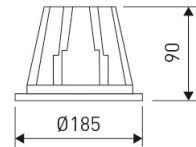

Dimensions

Product dimensions (mm)	ø185 x 90
Net weight (g)	885
Drilling hole (mm)	Ø175

Scheme

Scheme

Product

Real power (W)	23
Real luminous flux (Lm)	2393
Luminous efficiency (Lm/W)	104
Beam angle (°)	80
Life time (h)	50000
IP	54/20
Electrical class insulation	Class 2
Operating temperature	from -20°C to 35°C
Electrical feeding	220..240V, 50/60Hz
Colour	White
Energy efficiency class	A+

Control gear

Control gear included	Yes
Control gear	1-10V Dimmable Electronic Control Gear
Factor de potencia	0,98

Light source

Light source included	Yes
Light source	Led
Nominal power (W)	21
Nominal luminous flux (Lm)	3000
Colour temperature (K)	4000
Colour consistency (SDCM)	5
CRI	80

Photometry

Round format fix downlight from the TROLL family Beryl.

DESCRIPTION

Round format fix downlight from the TROLL family Beryl setting an advanced and innovative thermal balance system through passive dissipation with stable colour temperature of 4000° K (neutral white) optimised to be used as general indoor lighting for offices, hospitals commercial areas or residential & contract spaces. Designed for ceiling recessed installation. Luminaire body built in die-cast aluminium with matt polycarbonate frontal diffuser finished in white. Optical group is IP54 on the visible frontal area. Luminaire built-in a Polycarbonate opal diffuser with an angle beam of 80°. Luminaire sets a 24 W LED source with CRI higher than 80 % and a chromatic dispersion lower than 5 SMCD. Fixture has a luminous flux of 2393 Lm, with an efficiency of 104 Lm/W and a total consumption of 23 W. The average life for the luminaire is 50000 h (stabilised at a minimum flux of 70 % from the original). Luminaire built-in an auxiliary gear Dimmable 1-10V fed at 220-240V; 50/60 Hz.