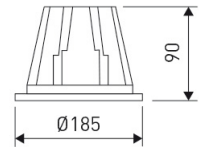

Dimensions

Product dimensions (mm)	ø185 x 90
Net weight (g)	885
Drilling hole (mm)	Ø175

Scheme

Scheme

Product

Real power (W)	23
Real luminous flux (Lm)	2393
Luminous efficiency (Lm/W)	104
Beam angle (°)	80
Life time (h)	50000
IP	54/20
Electrical class insulation	Class 2
Operating temperature	from -20°C to 35°C
Electrical feeding	220..240V, 50/60Hz
Colour	White
Energy efficiency class	A+

Control gear

Control gear included	Yes
Control gear	DALI Dimmable Electronic Control Gear
Factor de potencia	0,98

Light source

Light source included	Yes
Light source	Led
Nominal power (W)	21
Nominal luminous flux (Lm)	3000
Colour temperature (K)	4000
Colour consistency (SDCM)	5
CRI	80

Photometry

Round format fix downlight from the TROLL family Beryl.

DESCRIPTION

Round format fix downlight from the TROLL family Beryl setting an advanced and innovative thermal balance system through passive dissipation with stable colour temperature of 4000° K (neutral white) optimised to be used as general indoor lighting for offices, hospitals commercial areas or residential & contract spaces. Designed for ceiling recessed installation. Luminaire body built in die-cast aluminium with matt polycarbonate frontal diffuser finished in white. Optical group is IP54 on the visible frontal area. Luminaire built-in a Polycarbonate opal diffuser with an angle beam of 80°. Luminaire sets a 24 W LED source with CRI higher than 80 % and a chromatic dispersion lower than 5 SMCD. Fixture has a luminous flux of 2393 Lm, with an efficiency of 104 Lm/W and a total consumption of 23 W. The average life for the luminaire is 50000 h (stabilised at a minimum flux of 70 % from the original). Luminaire built-in an auxiliary gear DALI dimmable fed at 220-240V; 50/60 Hz.