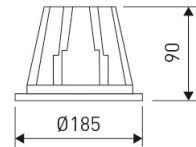

Dimensions

Product dimensions (mm)	ø185 x 90
Net weight (g)	885
Drilling hole (mm)	Ø175

Scheme

Scheme

Product

Real power (W)	23
Real luminous flux (Lm)	2393
Luminous efficiency (Lm/W)	104
Beam angle (°)	80
Life time (h)	50000
IP	54/20
Electrical class insulation	Class 2
Operating temperature	from -20°C to 35°C
Electrical feeding	220..240V, 50/60Hz
Colour	White
Energy efficiency class	A+

Control gear

Control gear included	Yes
Control gear	DALI Dimmable Electronic Control Gear
Factor de potencia	0,98

Light source

Light source included	Yes
Light source	Led
Nominal power (W)	21
Nominal luminous flux (Lm)	3000
Colour temperature (K)	4000
Colour consistency (SDCM)	5
CRI	80

Photometry

Round format fix downlight from the TROLL family Beryl.

DESCRIPTION

Round format fix downlight from the TROLL family Beryl setting an advanced and innovative thermal balance system through passive dissipation with stable colour temperature of 4000° K (neutral white) optimised to be used as general indoor lighting for offices, hospitals commercial areas or residential & contract spaces. Designed for ceiling recessed installation. Luminaire body built in die-cast aluminium with matt polycarbonate frontal diffuser finished in white. Optical group is IP54 on the visible frontal area. Luminaire built-in a Polycarbonate opal diffuser with an angle beam of 80°. Luminaire sets a 24 W LED source with CRI higher than 80 % and a chromatic dispersion lower than 5 SMCD. Fixture has a luminous flux of 2393 Lm, with an efficiency of 104 Lm/W and a total consumption of 23 W. The average life for the luminaire is 50000 h (stabilised at a minimum flux of 70 % from the original). Luminaire built-in an auxiliary gear DALI dimmable fed at 220-240V; 50/60 Hz.