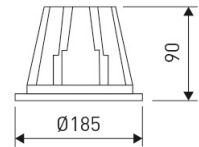

Dimensions

Product dimensions (mm)	ø185 x 90
Net weight (g)	885
Drilling hole (mm)	Ø175

Scheme

Scheme

Product

Real power (W)	24
Real luminous flux (Lm)	2393
Luminous efficiency (Lm/W)	104
Beam angle (°)	80
Life time (h)	50000
IP	54/20
Electrical class insulation	Class 2
Operating temperature	from -20°C to 35°C
Electrical feeding	220..240V, 50/60Hz
Colour	White
Energy efficiency class	A+

Control gear

Control gear included	Yes
Control gear	Electronic Control Gear
Factor de potencia	0,98

Light source

Light source included	Yes
Light source	Led
Nominal power (W)	21
Nominal luminous flux (Lm)	3000
Colour temperature (K)	4000
Colour consistency (SDCM)	5
CRI	80

Photometry

Round format fix downlight from the TROLL family Beryl.

DESCRIPTION

Round format fix downlight from the TROLL family Beryl setting an advanced and innovative thermal balance system through passive dissipation with stable colour temperature of 4000° K (neutral white) optimised to be used as general indoor lighting for offices, hospitals commercial areas or residential & contract spaces. Designed for ceiling recessed installation. Luminaire body built in die-cast aluminium with matt polycarbonate frontal diffuser finished in white. Optical group is IP54 on the visible frontal area. Luminaire built-in a Polycarbonate opal diffuser with an angle beam of 80°. Luminaire sets a 24 W LED source with CRI higher than 80 % and a chromatic dispersion lower than 5 SMCD. Fixture has a luminous flux of 2393 Lm, with an efficiency of 104 Lm/W and a total consumption of 24 W. The average life for the luminaire is 50000 h (stabilised at a minimum flux of 70 % from the original). Luminaire built-in an auxiliary gear ON/OFF fed at 220-240V; 50/60 Hz.