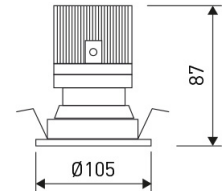

Dimensions

Product dimensions (mm)	ø105 x 87
Net weight (g)	287
Drilling hole (mm)	Ø95

Scheme

Scheme

Product

Real power (W)	16,7
Real luminous flux (Lm)	1025
Luminous efficiency (Lm/W)	61,4
Beam angle (°)	24
Life time (h)	50000
IP	44/20
Electrical class insulation	Class 2
Operating temperature	from -20°C to 35°C
Electrical feeding	220..240V, 50/60Hz
Colour	White
Energy efficiency class	A

Control gear

Control gear included	Yes
Control gear	Electronic Control Gear
Factor de potencia	0,94

Light source

Light source included	Yes
Light source	Led
Nominal power (W)	15
Nominal luminous flux (Lm)	1300
Colour temperature (K)	3000
CRI	80

Photometry

Photometry

Small format fix downlight from the TROLL family Pinhole.

DESCRIPTION

Small format fix downlight from the TROLL family Pinhole setting an advanced and innovative thermal balance system through passive dissipation with stable colour temperature of 3000° K (warm white) optimised to be used as light effects creation in hotels, offices or commercial areas where small format fixtures are required. Designed for ceiling recessed installation. Luminaire body made of synthetic material with die-cast aluminium heat-sink finished in white. Optical group is IP44 on the visible frontal area. Luminaire built-in a high purity aluminium reflector with frontal diffuser with an angle beam of 24°. Luminaire sets a 15 W LED source with CRI higher than 85 % and a chromatic dispersion lower than 3 SMCD. Luminaire UGR<19. Fixture has a luminous flux of 1025 Lm, with an efficiency of 61,4 Lm/W and a total consumption of 16,7 W. The average life for the luminaire is 50000 h (stabilised at a minimum flux of 70 % from the original). Luminaire built-in an auxiliary gear ON/OFF fed at 220-240V; 50/60 Hz.