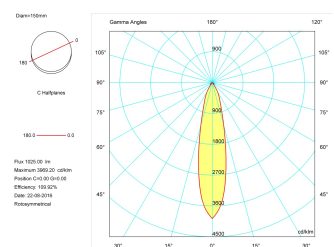

Photometry

Photometry

Small format fix downlight from the TROLL family Pinhole.

DESCRIPTION

Small format fix downlight from the TROLL family Pinhole setting an advanced and innovative thermal balance system through passive dissipation with stable colour temperature of 3000° K (warm white) optimised to be used as light effects creation in hotels, offices or commercial areas where small format fixtures are required. Designed for ceiling recessed installation. Luminaire body made of synthetic material with die-cast aluminium heat-sink finished in white. Optical group is IP44 on the visible frontal area. Luminaire built-in a high purity aluminium reflector with frontal diffuser with an angle beam of 24°. Luminaire sets a 15 W LED source with CRI higher than 85 % and a chromatic dispersion lower than 3 SMCD. Luminaire UGR<19. Fixture has a luminous flux of 1025 Lm, with an efficiency of 61,4 Lm/W and a total consumption of 16,7 W. The average life for the luminaire is 50000 h (stabilised at a minimum flux of 70 % from the original). Luminaire built-in an auxiliary gear ON/OFF fed at 220-240V; 50/60 Hz.

Item code	11.1547.5302.33
Product type	IN
Category	Recessed Downlights
Family	Pinhole
Subfamily	Pinhole
Materials	Luminaire body made of synthetic material with die-cast aluminium heat-sink.
Optical system	Luminaire built-in a high purity aluminium reflector with frontal diffuser.
Installation instructions	Luminaire designed for ceiling recessed installation.
Pictograms