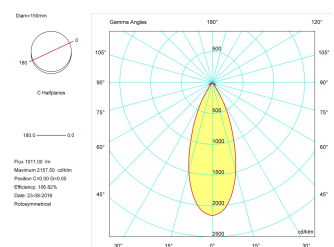

Photometry

Photometry

Small format fix downlight from the TROLL family Pinhole.

DESCRIPTION

Small format fix downlight from the TROLL family Pinhole setting an advanced and innovative thermal balance system through passive dissipation with stable colour temperature of 3000° K (warm white) optimised to be used as light effects creation in hotels, offices or commercial areas where small format fixtures are required. Designed for ceiling recessed installation. Luminaire body made of synthetic material with die-cast aluminium heat-sink finished in white. Optical group is IP44 on the visible frontal area. Luminaire built-in a high purity aluminium reflector with frontal diffuser with an angle beam of 36°. Luminaire sets a 15 W LED source with CRI higher than 85 % and a chromatic dispersion lower than 3 SMCD. Luminaire UGR<19. Fixture has a luminous flux of 1011 Lm, with an efficiency of 60,5 Lm/W and a total consumption of 16,7 W. The average life for the luminaire is 50000 h (stabilised at a minimum flux of 70 % from the original). Luminaire built-in an auxiliary gear ON/OFF fed at 220-240V; 50/60 Hz.

Item code	11.1547.5304.33
Product type	IN
Category	Recessed Downlights
Family	Pinhole
Subfamily	Pinhole
Materials	Luminaire body made of synthetic material with die-cast aluminium heat-sink.
Optical system	Luminaire built-in a high purity aluminium reflector with frontal diffuser.
Installation instructions	Luminaire designed for ceiling recessed installation.
Pictograms