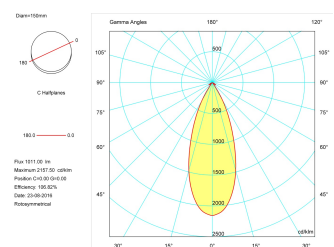

Photometry

Photometry