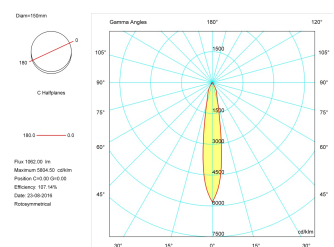

Photometry

Photometry