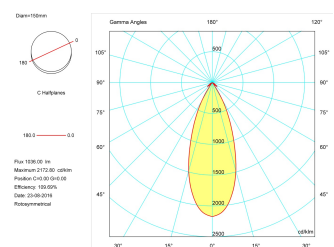

Photometry

Photometry