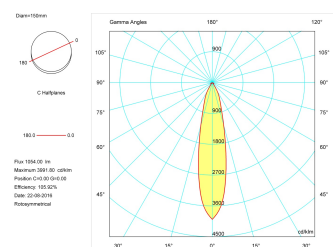

Photometry

Photometry