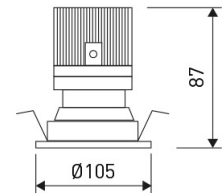

Dimensions

Product dimensions (mm)	ø105 x 87
Net weight (g)	287
Drilling hole (mm)	Ø95

Scheme

Scheme

Small format adjustable downlight from the TROLL family Pinhole.

DESCRIPTION

Small format adjustable downlight from the TROLL family Pinhole setting an advanced and innovative thermal balance system through passive dissipation with stable colour temperature of 4000° K (neutral white) optimised to be used as light effects creation in hotels, offices or commercial areas where small format fixtures are required. Designed for ceiling recessed installation. Luminaire body made of synthetic material with die-cast aluminium heat-sink finished in white. Optical group is IP44 on the visible frontal area. Luminaire built-in an high purity aluminium reflector with frontal diffuser with an angle beam of 24°. Luminaire sets a 15 W LED source with CRI higher than 80 % and a chromatic dispersion lower than 3 SMCD. Luminaire sets a ball joint system which allows tilting 20°. Fixture has a luminous flux of 1054 Lm, with an efficiency of 63,1 Lm/W and a total consumption of 16,7 W. The average life for the luminaire is 50000 h (stabilised at a minimum flux of 70 % from the original). Luminaire built-in an auxiliary gear ON/OFF fed at 220-240V; 50/60 Hz.

Pictograms

Product

Real power (W)	16,7
Real luminous flux (Lm)	1054
Luminous efficiency (Lm/W)	63,1
Beam angle (°)	24
Life time (h)	50000
IP	44/20
Electrical class insulation	Class 2
Operating temperature	from -20°C to 35°C
Electrical feeding	220..240V, 50/60Hz
Colour	White
Energy efficiency class	A

Control gear

Control gear included	Yes
Control gear	Electronic Control Gear
Factor de potencia	0,94

Light source

Light source included	Yes
Light source	Led
Nominal power (W)	15
Nominal luminous flux (Lm)	1300
Colour temperature (K)	4000
CRI	80