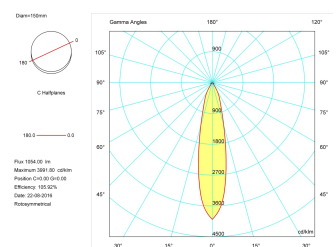

Photometry

Photometry