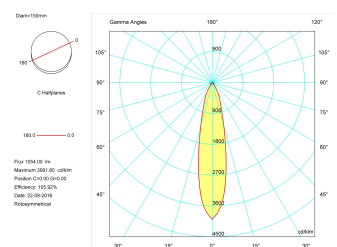

Photometry

Photometry