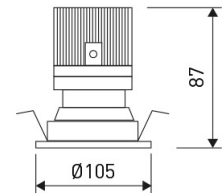

Dimensions

Product dimensions (mm)	ø105 x 87
Net weight (g)	287
Drilling hole (mm)	Ø95

Scheme

Scheme

Small format adjustable downlight from the TROLL family Pinhole.

DESCRIPTION

Small format adjustable downlight from the TROLL family Pinhole setting an advanced and innovative thermal balance system through passive dissipation with stable colour temperature of 4000° K (neutral white) optimised to be used as light effects creation in hotels, offices or commercial areas where small format fixtures are required. Designed for ceiling recessed installation. Luminaire body made of synthetic material with die-cast aluminium heat-sink finished in white. Optical group is IP44 on the visible frontal area. Luminaire built-in a high purity aluminium reflector with frontal diffuser with an angle beam of 36°. Luminaire sets a 15 W LED source with CRI higher than 80 % and a chromatic dispersion lower than 3 SMCD. Luminaire sets a ball joint system which allows tilting 20°. Fixture has a luminous flux of 1036 Lm, with an efficiency of 62 Lm/W and a total consumption of 16,7 W. The average life for the luminaire is 50000 h (stabilised at a minimum flux of 70 % from the original). Luminaire built-in an auxiliary gear ON/OFF fed at 220-240V; 50/60 Hz.

Pictograms

Product

Real power (W)	16,7
Real luminous flux (Lm)	1036
Luminous efficiency (Lm/W)	62
Beam angle (°)	40
Life time (h)	50000
IP	44/20
Electrical class insulation	Class 2
Operating temperature	from -20°C to 35°C
Electrical feeding	220..240V, 50/60Hz
Colour	White
Energy efficiency class	A

Control gear

Control gear included	Yes
Control gear	Electronic Control Gear
Factor de potencia	0,94

Light source

Light source included	Yes
Light source	Led
Nominal power (W)	15
Nominal luminous flux (Lm)	1300
Colour temperature (K)	4000
CRI	80