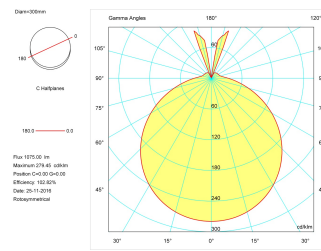

Photometry

Accessories

11.1550.0001.01

Decorative Ring chrome finished for TROLL luminare Orbit.

Picture

11.1550.0001.04

Decorative Ring black finished for TROLL luminare Orbit.

Picture

11.1550.0001.22

Decorative Ring anthracite finished for TROLL luminare Orbit.

Picture

11.1550.0001.27

Decorative Ring grey finished for TROLL luminare Orbit.