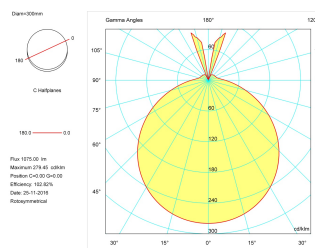

Photometry

Accessories

11.1550.0001.01

Decorative Ring chrome finished for TROLL luminare Orbit.

Picture

11.1550.0001.04

Decorative Ring black finished for TROLL luminare Orbit.

Picture

11.1550.0001.22

Decorative Ring anthracite finished for TROLL luminare Orbit.

Picture

11.1550.0001.27

Decorative Ring grey finished for TROLL luminare Orbit.