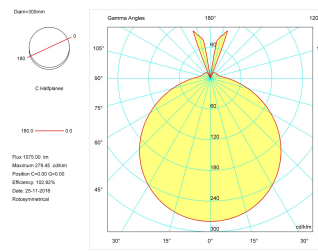

Photometry

Accessories

11.1550.0001.01

Decorative Ring chrome finished for TROLL luminaire Orbit.

Picture

11.1550.0001.04

Decorative Ring black finished for TROLL luminaire Orbit.

Picture

11.1550.0001.22

Decorative Ring anthracite finished for TROLL luminaire Orbit.

Picture

11.1550.0001.27

Decorative Ring grey finished for TROLL luminaire Orbit.