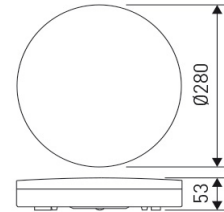

Dimensions	
Product dimensions (mm)	300 x 90
Net weight (g)	600
Gross weight (Kg)	0,8

Scheme	
Scheme	

Decorative round plafond from the TROLL family Orbit.

DESCRIPTION

Decorative round plafond from the TROLL family Orbit setting an advanced and innovative thermal balance system through passive dissipation with stable colour temperature of 3000° K (warm white) optimised to be used as general lighting of passing areas, entrances, staircases or similar areas. Orbit has been designed for wall or ceiling surface mounted. Luminaire built in a polycarbonate opal diffuser with an angle beam of 120°. Luminaire is IP44 and has the possibility of set a decorative frame to personalize aesthetic. Luminaire sets a 15 W LED source with CRI higher than 85 % and a chromatic dispersion lower than 3 SMCD. Fixture has a luminous flux of 1075 Lm, with an efficiency of 67,2 Lm/W and a total consumption of 16 W. The average life for the luminaire is 50000 h (established at a minimum flux of 70 % from the original). Luminaire built-in an auxiliary gear ON/OFF with PIR sensor fed at 220-240V; 50/60 Hz.

Pictograms

Product	
Real power (W)	16
Real luminous flux (Lm)	1075
Luminous efficiency (Lm/W)	67,2
Beam angle (°)	120
Life time (h)	50000
IP	44
Electrical class insulation	Class 1
Operating temperature	from -20°C to 35°C
Electrical feeding	220..240V, 50/60Hz
Colour	White
Energy efficiency class	A
Diffuser	PC opal diffuser