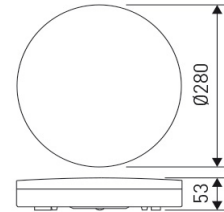

Dimensions	
Product dimensions (mm)	300 x 90
Net weight (g)	600
Gross weight (Kg)	0,8

Scheme	
Scheme	

**Decorative round plafond from the TROLL family Orbit.**

**DESCRIPTION**

Decorative round plafond from the TROLL family Orbit setting an advanced and innovative thermal balance system through passive dissipation with stable colour temperature of 3000° K (warm white) optimised to be used as general lighting of passing areas, entrances, staircases or similar areas. Orbit has been designed for wall or ceiling surface mounted. Luminaire built in a polycarbonate opal diffuser with an angle beam of 120°. Luminaire is IP44 and has the possibility of set a decorative frame to personalize aesthetic. Luminaire sets a 15 W LED source with CRI higher than 85 % and a chromatic dispersion lower than 3 SMCD. Fixture has a luminous flux of 1075 Lm, with an efficiency of 67,2 Lm/W and a total consumption of 16 W. The average life for the luminaire is 50000 h (established at a minimum flux of 70 % from the original). Luminaire built-in an auxiliary gear ON/OFF with PIR sensor fed at 220-240V; 50/60 Hz.

Product	
Real power (W)	16
Real luminous flux (Lm)	1075
Luminous efficiency (Lm/W)	67,2
Beam angle (°)	120
Life time (h)	50000
IP	44
Electrical class insulation	Class 1
Operating temperature	from -20°C to 35°C
Electrical feeding	220..240V, 50/60Hz
Colour	White
Energy efficiency class	A
Diffuser	PC opal diffuser