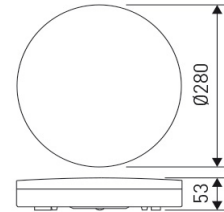

Dimensions	
Product dimensions (mm)	300 x 90
Net weight (g)	600
Gross weight (Kg)	0,8

Scheme	
Scheme	

Decorative round plafond from the TROLL family Orbit.

DESCRIPTION

Decorative round plafond from the TROLL family Orbit setting an advanced and innovative thermal balance system through passive dissipation with stable colour temperature of 3000° K (warm white) optimised to be used as general lighting of passing areas, entrances, staircases or similar areas. Orbit has been designed for wall or ceiling surface mounted. Luminaire built in a polycarbonate opal diffuser with an angle beam of 120°. Luminaire is IP44 and has the possibility of set a decorative frame to personalize aesthetic. Luminaire sets a 15 W LED source with CRI higher than 85 % and a chromatic dispersion lower than 3 SMCD. Fixture has a luminous flux of 1075 Lm, with an efficiency of 67,2 Lm/W and a total consumption of 16 W. The average life for the luminaire is 50000 h (established at a minimum flux of 70 % from the original). Luminaire built-in an auxiliary gear ON/OFF with PIR sensor fed at 220-240V; 50/60 Hz.

Product	
Real power (W)	16
Real luminous flux (Lm)	1075
Luminous efficiency (Lm/W)	67,2
Beam angle (°)	120
Life time (h)	50000
IP	44
Electrical class insulation	Class 1
Operating temperature	from -20°C to 35°C
Electrical feeding	220..240V, 50/60Hz
Colour	White
Energy efficiency class	A
Diffuser	PC opal diffuser