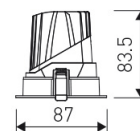

Dimensions	
Product dimensions (mm)	ø87 x 83,5
Net weight (g)	450
Gross weight (Kg)	0,53
Drilling hole (mm)	Ø 75

Scheme	
Scheme	

Round format fix downlight from the TROLL family Contract.

DESCRIPTION

Round format fix downlight from the TROLL family Contract setting an advanced and innovative thermal balance system through passive dissipation with stable colour temperature of 4000° K (neutral white) optimised to be used as general & accent lighting for commercial areas shop-windows and different indoor spaces. Designed for ceiling recessed installation. Luminaire body built in die-cast aluminium finished in white. Optical group is IP44 on the visible frontal area. Luminaire built-in an primary reflector made of high purity aluminium plus an antiglare secondary reflector. with an angle beam of 20°. Luminaire sets a 7 W LED source with CRI higher than 85 % and a chromatic dispersion lower than 3 SMCD. Luminaire UGR<19. Fixture has a luminous flux of 750 Lm, with an efficiency of 83,3 Lm/W and a total consumption of 9 W. The average life for the luminaire is 50000 h (stabilised at a minimum flux of 70 % from the original). Luminaire built-in an auxiliary gear DALI dimmable fed at 220-240V; 50/60 Hz.

Item code	11.1602.1142.33
Product type	IN
Category	Recessed Downlights
Family	Contract
Subfamily	Contract F
Materials	Luminaire body built in die-cast aluminium.
Optical system	Luminaire built-in a primary reflector made of high purity aluminium plus an antiglare secondary reflector..
Installation instructions	Luminaire designed for ceiling recessed installation.

Pictograms

Product	
Real power (W)	9
Real luminous flux (Lm)	750
U.G.R. (%)	< 19
Luminous efficiency (Lm/W)	83,3
Beam angle (°)	20
Life time (h)	50000
IP	44/20
Electrical class insulation	Class 2
Operating temperature	from -20° C to 35° C
Electrical feeding	220..240V, 50/60Hz
Colour	White
Energy efficiency class	A