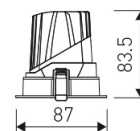

Dimensions

Product dimensions (mm)	ø87 x 83,5
Net weight (g)	450
Gross weight (Kg)	0,53
Drilling hole (mm)	Ø 75

Scheme

Scheme

Round format fix downlight from the TROLL family Contract.

DESCRIPTION

Round format fix downlight from the TROLL family Contract setting an advanced and innovative thermal balance system through passive dissipation with stable colour temperature of 4000° K (neutral white) optimised to be used as general & accent lighting for commercial areas shop-windows and different indoor spaces. Designed for ceiling recessed installation. Luminaire body built in die-cast aluminium finished in white. Optical group is IP44 on the visible frontal area. Luminaire built-in an primary reflector made of high purity aluminium plus an antiglare secondary reflector. with an angle beam of 30°. Luminaire sets a 7 W LED source with CRI higher than 85 % and a chromatic dispersion lower than 3 SMCD. Luminaire UGR<19. Fixture has a luminous flux of 750 Lm, with an efficiency of 83,3 Lm/W and a total consumption of 9 W. The average life for the luminaire is 50000 h (stabilised at a minimum flux of 70 % from the original). Luminaire built-in an auxiliary gear DALI dimmable fed at 220-240V; 50/60 Hz.

Item code	11.1602.1144.33
Product type	IN
Category	Recessed Downlights
Family	Contract
Subfamily	Contract F
Materials	Luminaire body built in die-cast aluminium.
Optical system	Luminaire built-in a primary reflector made of high purity aluminium plus an antiglare secondary reflector..
Installation instructions	Luminaire designed for ceiling recessed installation.
Pictograms	

Product

Real power (W)	9
Real luminous flux (Lm)	750
U.G.R. (%)	< 19
Luminous efficiency (Lm/W)	83,3
Beam angle (°)	30
Life time (h)	50000
IP	44/20
Electrical class insulation	Class 2
Operating temperature	from -20° C to 35° C
Electrical feeding	220..240V, 50/60Hz
Colour	White
Energy efficiency class	A