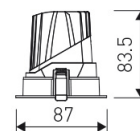

Dimensions

Product dimensions (mm)	ø87 x 83,5
Net weight (g)	450
Gross weight (Kg)	0,53
Drilling hole (mm)	Ø 75

Scheme

Scheme

Round format fix downlight from the TROLL family Contract.

DESCRIPTION

Round format fix downlight from the TROLL family Contract setting an advanced and innovative thermal balance system through passive dissipation with stable colour temperature of 3000° K (warm white) optimised to be used as general & accent lighting for commercial areas shop-windows and different indoor spaces. Designed for ceiling recessed installation. Luminaire body built in die-cast aluminium finished in white. Optical group is IP44 on the visible frontal area. Luminaire built-in a primary reflector made of high purity aluminium plus an antiglare secondary reflector, with an angle beam of 30°. Luminaire sets a 7 W LED source with CRI higher than 85 % and a chromatic dispersion lower than 3 SMCD. Luminaire UGR<19. Fixture has a luminous flux of 650 Lm, with an efficiency of 72,2 Lm/W and a total consumption of 9 W. The average life for the luminaire is 50000 h (stabilised at a minimum flux of 70 % from the original). Luminaire built-in an auxiliary gear ON/OFF fed at 220-240V; 50/60 Hz.

Item code	11.1602.1834.33
Product type	IN
Category	Recessed Downlights
Family	Contract
Subfamily	Contract F
Materials	Luminaire body built in die-cast aluminium.
Optical system	Luminaire built-in a primary reflector made of high purity aluminium plus an antiglare secondary reflector..
Installation instructions	Luminaire designed for ceiling recessed installation.
Pictograms	  

Product

Real power (W)	9
Real luminous flux (Lm)	650
U.G.R. (%)	< 19
Luminous efficiency (Lm/W)	72,2
Beam angle (°)	30
Life time (h)	50000
IP	44/20
Electrical class insulation	Class 2
Operating temperature	from -20° C to 35° C
Electrical feeding	220..240V, 50/60Hz
Colour	White
Energy efficiency class	A