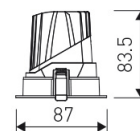

Dimensions

Product dimensions (mm)	ø87 x 83,5
Net weight (g)	450
Gross weight (Kg)	0,53
Drilling hole (mm)	Ø 75

Scheme

Scheme

Round format fix downlight from the TROLL family Contract.

DESCRIPTION

Round format fix downlight from the TROLL family Contract setting an advanced and innovative thermal balance system through passive dissipation with stable colour temperature of 3000° K (warm white) optimised to be used as general & accent lighting for commercial areas shop-windows and different indoor spaces. Designed for ceiling recessed installation. Luminaire body built in die-cast aluminium finished in white. Optical group is IP44 on the visible frontal area. Luminaire built-in a primary reflector made of high purity aluminium plus an antiglare secondary reflector, with an angle beam of 60°. Luminaire sets a 7 W LED source with CRI higher than 85 % and a chromatic dispersion lower than 3 SMCD. Luminaire UGR<19. Fixture has a luminous flux of 650 Lm, with an efficiency of 72,2 Lm/W and a total consumption of 9 W. The average life for the luminaire is 50000 h (stabilised at a minimum flux of 70 % from the original). Luminaire built-in an auxiliary gear ON/OFF fed at 220-240V; 50/60 Hz.

Item code	11.1602.1836.33
Product type	IN
Category	Recessed Downlights
Family	Contract
Subfamily	Contract F
Materials	Luminaire body built in die-cast aluminium.
Optical system	Luminaire built-in a primary reflector made of high purity aluminium plus an antiglare secondary reflector..
Installation instructions	Luminaire designed for ceiling recessed installation.
Pictograms	  

Product

Real power (W)	9
Real luminous flux (Lm)	650
U.G.R. (%)	< 19
Luminous efficiency (Lm/W)	72,2
Beam angle (°)	60
Life time (h)	50000
IP	44/20
Electrical class insulation	Class 2
Operating temperature	from -20° C to 35° C
Electrical feeding	220..240V, 50/60Hz
Colour	White
Energy efficiency class	A