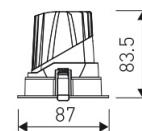

Dimensions

Product dimensions (mm)	ø87 x 83,5
Net weight (g)	450
Gross weight (Kg)	0,53
Drilling hole (mm)	Ø 75

Scheme

Scheme

Round format fix downlight from the TROLL family Contract.

DESCRIPTION

Round format fix downlight from the TROLL family Contract setting an advanced and innovative thermal balance system through passive dissipation with stable colour temperature of 3000° K (warm white) optimised to be used as general & accent lighting for commercial areas shop-windows and different indoor spaces. Designed for ceiling recessed installation. Luminaire body built in die-cast aluminium finished in white. Optical group is IP44 on the visible frontal area. Luminaire built-in a primary reflector made of high purity aluminium plus an antiglare secondary reflector, with an angle beam of 60°. Luminaire sets a 7 W LED source with CRI higher than 85 % and a chromatic dispersion lower than 3 SMCD. Luminaire UGR<19. Fixture has a luminous flux of 650 Lm, with an efficiency of 72,2 Lm/W and a total consumption of 9 W. The average life for the luminaire is 50000 h (stabilised at a minimum flux of 70 % from the original). Luminaire built-in an auxiliary gear ON/OFF fed at 220-240V; 50/60 Hz.

Item code	11.1602.1836.33
Product type	IN
Category	Recessed Downlights
Family	Contract
Subfamily	Contract F
Materials	Luminaire body built in die-cast aluminium.
Optical system	Luminaire built-in a primary reflector made of high purity aluminium plus an antiglare secondary reflector..
Installation instructions	Luminaire designed for ceiling recessed installation.
Pictograms	  

Product

Real power (W)	9
Real luminous flux (Lm)	650
U.G.R. (%)	< 19
Luminous efficiency (Lm/W)	72,2
Beam angle (°)	60
Life time (h)	50000
IP	44/20
Electrical class insulation	Class 2
Operating temperature	from -20° C to 35° C
Electrical feeding	220..240V, 50/60Hz
Colour	White
Energy efficiency class	A