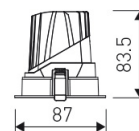

Dimensions	
Product dimensions (mm)	ø87 x 83,5
Net weight (g)	450
Gross weight (Kg)	0,53
Drilling hole (mm)	Ø 75

Scheme	
Scheme	

Round format fix downlight from the TROLL family Contract.

DESCRIPTION

Round format fix downlight from the TROLL family Contract setting an advanced and innovative thermal balance system through passive dissipation with stable colour temperature of 4000° K (neutral white) optimised to be used as general & accent lighting for commercial areas shop-windows and different indoor spaces. Designed for ceiling recessed installation. Luminaire body built in die-cast aluminium finished in white. Optical group is IP44 on the visible frontal area. Luminaire built-in an primary reflector made of high purity aluminium plus an antiglare secondary reflector. with an angle beam of 20°. Luminaire sets a 7 W LED source with CRI higher than 85 % and a chromatic dispersion lower than 3 SMCD. Luminaire UGR<19. Fixture has a luminous flux of 750 Lm, with an efficiency of 83,3 Lm/W and a total consumption of 9 W. The average life for the luminaire is 50000 h (stabilised at a minimum flux of 70 % from the original). Luminaire built-in an auxiliary gear ON/OFF fed at 220-240V; 50/60 Hz.

Item code	11.1602.1842.33
Product type	IN
Category	Recessed Downlights
Family	Contract
Subfamily	Contract F
Materials	Luminaire body built in die-cast aluminium.
Optical system	Luminaire built-in a primary reflector made of high purity aluminium plus an antiglare secondary reflector..
Installation instructions	Luminaire designed for ceiling recessed installation.

Pictograms

Product	
Real power (W)	9
Real luminous flux (Lm)	750
U.G.R. (%)	< 19
Luminous efficiency (Lm/W)	83,3
Beam angle (°)	20
Life time (h)	50000
IP	44/20
Electrical class insulation	Class 2
Operating temperature	from -20° C to 35° C
Electrical feeding	220..240V, 50/60Hz
Colour	White
Energy efficiency class	A