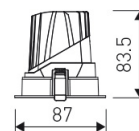

Dimensions	
Product dimensions (mm)	ø87 x 83,5
Net weight (g)	450
Gross weight (Kg)	0,53
Drilling hole (mm)	Ø 75

Scheme	
Scheme	

Round format fix downlight from the TROLL family Contract.

DESCRIPTION

Round format fix downlight from the TROLL family Contract setting an advanced and innovative thermal balance system through passive dissipation with stable colour temperature of 4000° K (neutral white) optimised to be used as general & accent lighting for commercial areas shop-windows and different indoor spaces. Designed for ceiling recessed installation. Luminaire body built in die-cast aluminium finished in white. Optical group is IP44 on the visible frontal area. Luminaire built-in an primary reflector made of high purity aluminium plus an antiglare secondary reflector. with an angle beam of 20°. Luminaire sets a 7 W LED source with CRI higher than 85 % and a chromatic dispersion lower than 3 SMCD. Luminaire UGR<19. Fixture has a luminous flux of 750 Lm, with an efficiency of 83,3 Lm/W and a total consumption of 9 W. The average life for the luminaire is 50000 h (stabilised at a minimum flux of 70 % from the original). Luminaire built-in an auxiliary gear ON/OFF fed at 220-240V; 50/60 Hz.

Item code	11.1602.1842.33
Product type	IN
Category	Recessed Downlights
Family	Contract
Subfamily	Contract F
Materials	Luminaire body built in die-cast aluminium.
Optical system	Luminaire built-in a primary reflector made of high purity aluminium plus an antiglare secondary reflector..
Installation instructions	Luminaire designed for ceiling recessed installation.
Pictograms	  

Product	
Real power (W)	9
Real luminous flux (Lm)	750
U.G.R. (%)	< 19
Luminous efficiency (Lm/W)	83,3
Beam angle (°)	20
Life time (h)	50000
IP	44/20
Electrical class insulation	Class 2
Operating temperature	from -20° C to 35° C
Electrical feeding	220..240V, 50/60Hz
Colour	White
Energy efficiency class	A