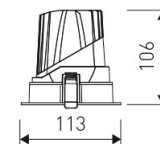

**Dimensions**

Product dimensions (mm)	Ø113 x 106
Net weight (g)	655
Gross weight (Kg)	0,735
Drilling hole (mm)	Ø 100

**Scheme**

Scheme

**Round format fix downlight from the TROLL family Contract.**

**DESCRIPTION**