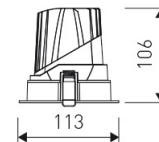

Dimensions

Product dimensions (mm)	Ø113 x 106
Net weight (g)	655
Gross weight (Kg)	0,735
Drilling hole (mm)	Ø 100

Scheme

Scheme

Round format fix downlight from the TROLL family Contract.

DESCRIPTION

Round format fix downlight from the TROLL family Contract setting an advanced and innovative thermal balance system through passive dissipation with stable colour temperature of 4000° K (neutral white) optimised to be used as general & accent lighting for commercial areas shop-windows and different indoor spaces. Designed for ceiling recessed installation. Luminaire body built in die-cast aluminium finished in white. Optical group is IP44 on the visible frontal area. Luminaire built-in an primary reflector made of high purity aluminium plus an antiglare secondary reflector. with an angle beam of 24°. Luminaire sets a 13 W LED source with CRI higher than 85 % and a chromatic dispersion lower than 3 SMCD. Luminaire UGR<19. Fixture has a luminous flux of 1300 Lm, with an efficiency of 83,9 Lm/W and a total consumption of 15,5 W. The average life for the luminaire is 50000 h (stabilised at a minimum flux of 70 % from the original). Luminaire built-in an auxiliary gear Dimmable 1-10V fed at 220-240V; 50/60 Hz.

Item code	11.1602.2043.33
Product type	IN
Category	Recessed Downlights
Family	Contract
Subfamily	Contract F
Materials	Luminaire body built in die-cast aluminium.
Optical system	Luminaire built-in a primary reflector made of high purity aluminium plus an antiglare secondary reflector..
Installation instructions	Luminaire designed for ceiling recessed installation.
Pictograms	  

Product

Real power (W)	15,5
Real luminous flux (Lm)	1300
U.G.R. (%)	< 19
Luminous efficiency (Lm/W)	83,9
Beam angle (°)	24
Life time (h)	50000
IP	44/20
Electrical class insulation	Class 2
Operating temperature	from -20° C to 35° C
Electrical feeding	220..240V, 50/60Hz
Colour	White
Energy efficiency class	A