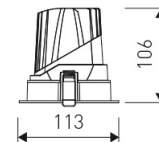

**Dimensions**

Product dimensions (mm)	Ø113 x 106
Net weight (g)	655
Gross weight (Kg)	0,735
Drilling hole (mm)	Ø 100

**Scheme**

Scheme

**Round format fix downlight from the TROLL family Contract.**

**DESCRIPTION**

**Product**

Real power (W)	15,5
Real luminous flux (Lm)	1300
U.G.R. (%)	< 19
Luminous efficiency (Lm/W)	83,9
Beam angle (°)	24
Life time (h)	50000
IP	44/20
Electrical class insulation	Class 2
Operating temperature	from -20° C to 35° C
Electrical feeding	220..240V, 50/60Hz
Colour	White
Energy efficiency class	A