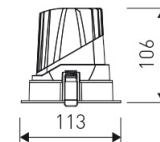

Round format fix downlight from the TROLL family Contract.

DESCRIPTION

Round format fix downlight from the TROLL family Contract setting an advanced and innovative thermal balance system through passive dissipation with stable colour temperature of 4000° K (neutral white) optimised to be used as general & accent lighting for commercial areas shop-windows and different indoor spaces. Designed for ceiling recessed installation. Luminaire body built in die-cast aluminium finished in white. Optical group is IP44 on the visible frontal area. Luminaire built-in a primary reflector made of high purity aluminium plus an antiglare secondary reflector. with an angle beam of 24°. Luminaire sets a 13 W LED source with CRI higher than 85 % and a chromatic dispersion lower than 3 SMCD. Luminaire UGR<19. Fixture has a luminous flux of 1300 Lm, with an efficiency of 83,9 Lm/W and a total consumption of 15,5 W. The average life for the luminaire is 50000 h (stabilised at a minimum flux of 70 % from the original). Luminaire built-in an auxiliary gear Dimmable 1-10V fed at 220-240V; 50/60 Hz.

Item code	11.1602.2043.33
Product type	IN
Category	Recessed Downlights
Family	Contract
Subfamily	Contract F
Materials	Luminaire body built in die-cast aluminium.
Optical system	Luminaire built-in a primary reflector made of high purity aluminium plus an antiglare secondary reflector..
Installation instructions	Luminaire designed for ceiling recessed installation.
Pictograms	

Product

Real power (W)	15,5
Real luminous flux (Lm)	1300
U.G.R. (%)	< 19
Luminous efficiency (Lm/W)	83,9
Beam angle (°)	24
Life time (h)	50000
IP	44/20
Electrical class insulation	Class 2
Operating temperature	from -20° C to 35° C
Electrical feeding	220..240V, 50/60Hz
Colour	White
Energy efficiency class	A

Control gear

Control gear included	Yes
Control gear	1-10V Dimmable Electronic Control Gear
Factor de potencia	0,99

Light source

Light source included	Yes
Light source	Led
Nominal power (W)	13
Nominal luminous flux (Lm)	1700
Colour temperature (K)	4000
Colour consistency (SDCM)	3
CRI	80

Accessories

11.1603.0021.04	Reflector for 13W.
11.1603.0021.33	Reflector for 13W.
11.1603.0022.04	Honeycomb mesh for 13W.