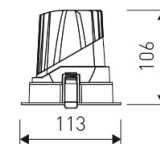

Dimensions

Product dimensions (mm)	Ø113 x 106
Net weight (g)	655
Gross weight (Kg)	0,735
Drilling hole (mm)	Ø 100

Scheme

Scheme

Round format fix downlight from the TROLL family Contract.

DESCRIPTION

Round format fix downlight from the TROLL family Contract setting an advanced and innovative thermal balance system through passive dissipation with stable colour temperature of 4000° K (neutral white) optimised to be used as general & accent lighting for commercial areas shop-windows and different indoor spaces. Designed for ceiling recessed installation. Luminaire body built in die-cast aluminium finished in white. Optical group is IP44 on the visible frontal area. Luminaire built-in an primary reflector made of high purity aluminium plus an antiglare secondary reflector. with an angle beam of 36°. Luminaire sets a 13 W LED source with CRI higher than 85 % and a chromatic dispersion lower than 3 SMCD. Luminaire UGR<19. Fixture has a luminous flux of 1300 Lm, with an efficiency of 83,9 Lm/W and a total consumption of 15,5 W. The average life for the luminaire is 50000 h (stabilised at a minimum flux of 70 % from the original). Luminaire built-in an auxiliary gear Dimmable 1-10V fed at 220-240V; 50/60 Hz.

Item code	11.1602.2045.33
Product type	IN
Category	Recessed Downlights
Family	Contract
Subfamily	Contract F
Materials	Luminaire body built in die-cast aluminium.
Optical system	Luminaire built-in a primary reflector made of high purity aluminium plus an antiglare secondary reflector..
Installation instructions	Luminaire designed for ceiling recessed installation.
Pictograms	  

Product

Real power (W)	15,5
Real luminous flux (Lm)	1300
U.G.R. (%)	< 19
Luminous efficiency (Lm/W)	83,9
Beam angle (°)	36
Life time (h)	50000
IP	44/20
Electrical class insulation	Class 2
Operating temperature	from -20° C to 35° C
Electrical feeding	220..240V, 50/60Hz
Colour	White
Energy efficiency class	A