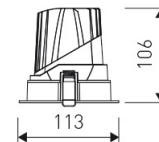

Dimensions

Product dimensions (mm)	Ø113 x 106
Net weight (g)	655
Gross weight (Kg)	0,735
Drilling hole (mm)	Ø 100

Scheme

Scheme

Round format fix downlight from the TROLL family Contract.

DESCRIPTION

Round format fix downlight from the TROLL family Contract setting an advanced and innovative thermal balance system through passive dissipation with stable colour temperature of 4000° K (neutral white) optimised to be used as general & accent lighting for commercial areas shop-windows and different indoor spaces. Designed for ceiling recessed installation. Luminaire body built in die-cast aluminium finished in white. Optical group is IP44 on the visible frontal area. Luminaire built-in an primary reflector made of high purity aluminium plus an antiglare secondary reflector. with an angle beam of 60°. Luminaire sets a 13 W LED source with CRI higher than 85 % and a chromatic dispersion lower than 3 SMCD. Luminaire UGR<19. Fixture has a luminous flux of 1300 Lm, with an efficiency of 83,9 Lm/W and a total consumption of 15,5 W. The average life for the luminaire is 50000 h (stabilised at a minimum flux of 70 % from the original). Luminaire built-in an auxiliary gear Dimmable 1-10V fed at 220-240V; 50/60 Hz.

Item code	11.1602.2046.33
Product type	IN
Category	Recessed Downlights
Family	Contract
Subfamily	Contract F
Materials	Luminaire body built in die-cast aluminium.
Optical system	Luminaire built-in a primary reflector made of high purity aluminium plus an antiglare secondary reflector..
Installation instructions	Luminaire designed for ceiling recessed installation.
Pictograms	  

Product

Real power (W)	15,5
Real luminous flux (Lm)	1300
U.G.R. (%)	< 19
Luminous efficiency (Lm/W)	83,9
Beam angle (°)	60
Life time (h)	50000
IP	44/20
Electrical class insulation	Class 2
Operating temperature	from -20° C to 35° C
Electrical feeding	220..240V, 50/60Hz
Colour	White
Energy efficiency class	A