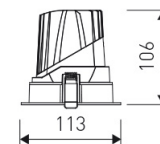

Dimensions

Product dimensions (mm)	Ø113 x 106
Net weight (g)	655
Gross weight (Kg)	0,735
Drilling hole (mm)	Ø 100

Scheme

Scheme

Round format fix downlight from the TROLL family Contract.

DESCRIPTION

Round format fix downlight from the TROLL family Contract setting an advanced and innovative thermal balance system through passive dissipation with stable colour temperature of 4000° K (neutral white) optimised to be used as general & accent lighting for commercial areas shop-windows and different indoor spaces. Designed for ceiling recessed installation. Luminaire body built in die-cast aluminium finished in white. Optical group is IP44 on the visible frontal area. Luminaire built-in a primary reflector made of high purity aluminium plus an antiglare secondary reflector. with an angle beam of 24°. Luminaire sets a 13 W LED source with CRI higher than 85 % and a chromatic dispersion lower than 3 SMCD. Luminaire UGR<19. Fixture has a luminous flux of 1300 Lm, with an efficiency of 83,9 Lm/W and a total consumption of 15,5 W. The average life for the luminaire is 50000 h (stabilised at a minimum flux of 70 % from the original). Luminaire built-in an auxiliary gear ON/OFF fed at 220-240V; 50/60 Hz.

Item code	11.1602.2843.33
Product type	IN
Category	Recessed Downlights
Family	Contract
Subfamily	Contract F
Materials	Luminaire body built in die-cast aluminium.
Optical system	Luminaire built-in a primary reflector made of high purity aluminium plus an antiglare secondary reflector..
Installation instructions	Luminaire designed for ceiling recessed installation.
Pictograms	

Product

Real power (W)	15,5
Real luminous flux (Lm)	1300
U.G.R. (%)	< 19
Luminous efficiency (Lm/W)	83,9
Beam angle (°)	24
Life time (h)	50000
IP	44/20
Electrical class insulation	Class 2
Operating temperature	from -20° C to 35° C
Electrical feeding	220..240V, 50/60Hz
Colour	White
Energy efficiency class	A