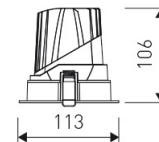

Dimensions

Product dimensions (mm)	Ø113 x 106
Net weight (g)	655
Gross weight (Kg)	0,735
Drilling hole (mm)	Ø 100

Scheme

Scheme

Round format fix downlight from the TROLL family Contract.

DESCRIPTION

Round format fix downlight from the TROLL family Contract setting an advanced and innovative thermal balance system through passive dissipation with stable colour temperature of 4000° K (neutral white) optimised to be used as general & accent lighting for commercial areas shop-windows and different indoor spaces. Designed for ceiling recessed installation. Luminaire body built in die-cast aluminium finished in white. Optical group is IP44 on the visible frontal area. Luminaire built-in a primary reflector made of high purity aluminium plus an antiglare secondary reflector. with an angle beam of 24°. Luminaire sets a 13 W LED source with CRI higher than 85 % and a chromatic dispersion lower than 3 SMCD. Luminaire UGR<19. Fixture has a luminous flux of 1300 Lm, with an efficiency of 83,9 Lm/W and a total consumption of 15,5 W. The average life for the luminaire is 50000 h (stabilised at a minimum flux of 70 % from the original). Luminaire built-in an auxiliary gear ON/OFF fed at 220-240V; 50/60 Hz.

Item code	11.1602.2843.33
Product type	IN
Category	Recessed Downlights
Family	Contract
Subfamily	Contract F
Materials	Luminaire body built in die-cast aluminium.
Optical system	Luminaire built-in a primary reflector made of high purity aluminium plus an antiglare secondary reflector..
Installation instructions	Luminaire designed for ceiling recessed installation.
Pictograms	

Product

Real power (W)	15,5
Real luminous flux (Lm)	1300
U.G.R. (%)	< 19
Luminous efficiency (Lm/W)	83,9
Beam angle (°)	24
Life time (h)	50000
IP	44/20
Electrical class insulation	Class 2
Operating temperature	from -20° C to 35° C
Electrical feeding	220..240V, 50/60Hz
Colour	White
Energy efficiency class	A