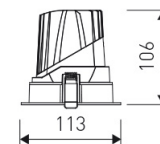

Dimensions

Product dimensions (mm)	Ø113 x 106
Net weight (g)	655
Gross weight (Kg)	0,735
Drilling hole (mm)	Ø 100

Scheme

Scheme

Round format fix downlight from the TROLL family Contract.

DESCRIPTION

Round format fix downlight from the TROLL family Contract setting an advanced and innovative thermal balance system through passive dissipation with stable colour temperature of 4000° K (neutral white) optimised to be used as general & accent lighting for commercial areas shop-windows and different indoor spaces. Designed for ceiling recessed installation. Luminaire body built in die-cast aluminium finished in white. Optical group is IP44 on the visible frontal area. Luminaire built-in a primary reflector made of high purity aluminium plus an antiglare secondary reflector. with an angle beam of 36°. Luminaire sets a 13 W LED source with CRI higher than 85 % and a chromatic dispersion lower than 3 SMCD. Luminaire UGR<19. Fixture has a luminous flux of 1300 Lm, with an efficiency of 83,9 Lm/W and a total consumption of 15,5 W. The average life for the luminaire is 50000 h (stabilised at a minimum flux of 70 % from the original). Luminaire built-in an auxiliary gear ON/OFF fed at 220-240V; 50/60 Hz.

Item code	11.1602.2845.33
Product type	IN
Category	Recessed Downlights
Family	Contract
Subfamily	Contract F
Materials	Luminaire body built in die-cast aluminium.
Optical system	Luminaire built-in a primary reflector made of high purity aluminium plus an antiglare secondary reflector..
Installation instructions	Luminaire designed for ceiling recessed installation.
Pictograms	

Product

Real power (W)	15,5
Real luminous flux (Lm)	1300
U.G.R. (%)	< 19
Luminous efficiency (Lm/W)	83,9
Beam angle (°)	36
Life time (h)	50000
IP	44/20
Electrical class insulation	Class 2
Operating temperature	from -20° C to 35° C
Electrical feeding	220..240V, 50/60Hz
Colour	White
Energy efficiency class	A