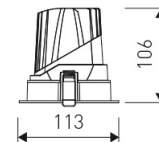

Dimensions

Product dimensions (mm)	Ø113 x 106
Net weight (g)	655
Gross weight (Kg)	0,735
Drilling hole (mm)	Ø 100

Scheme

Scheme

Round format fix downlight from the TROLL family Contract.

DESCRIPTION

Round format fix downlight from the TROLL family Contract setting an advanced and innovative thermal balance system through passive dissipation with stable colour temperature of 4000° K (neutral white) optimised to be used as general & accent lighting for commercial areas shop-windows and different indoor spaces. Designed for ceiling recessed installation. Luminaire body built in die-cast aluminium finished in white. Optical group is IP44 on the visible frontal area. Luminaire built-in a primary reflector made of high purity aluminium plus an antiglare secondary reflector. with an angle beam of 36°. Luminaire sets a 13 W LED source with CRI higher than 85 % and a chromatic dispersion lower than 3 SMCD. Luminaire UGR<19. Fixture has a luminous flux of 1300 Lm, with an efficiency of 83,9 Lm/W and a total consumption of 15,5 W. The average life for the luminaire is 50000 h (stabilised at a minimum flux of 70 % from the original). Luminaire built-in an auxiliary gear ON/OFF fed at 220-240V; 50/60 Hz.

Item code	11.1602.2845.33
Product type	IN
Category	Recessed Downlights
Family	Contract
Subfamily	Contract F
Materials	Luminaire body built in die-cast aluminium.
Optical system	Luminaire built-in a primary reflector made of high purity aluminium plus an antiglare secondary reflector..
Installation instructions	Luminaire designed for ceiling recessed installation.

Pictograms

Product

Real power (W)	15,5
Real luminous flux (Lm)	1300
U.G.R. (%)	< 19
Luminous efficiency (Lm/W)	83,9
Beam angle (°)	36
Life time (h)	50000
IP	44/20
Electrical class insulation	Class 2
Operating temperature	from -20° C to 35° C
Electrical feeding	220..240V, 50/60Hz
Colour	White
Energy efficiency class	A