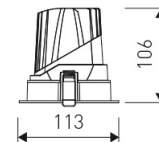

Dimensions

Product dimensions (mm)	Ø113 x 106
Net weight (g)	655
Gross weight (Kg)	0,735
Drilling hole (mm)	Ø 100

Scheme

Scheme

Round format fix downlight from the TROLL family Contract.

DESCRIPTION

Round format fix downlight from the TROLL family Contract setting an advanced and innovative thermal balance system through passive dissipation with stable colour temperature of 4000° K (neutral white) optimised to be used as general & accent lighting for commercial areas shop-windows and different indoor spaces. Designed for ceiling recessed installation. Luminaire body built in die-cast aluminium finished in white. Optical group is IP44 on the visible frontal area. Luminaire built-in a primary reflector made of high purity aluminium plus an antiglare secondary reflector. with an angle beam of 36°. Luminaire sets a 13 W LED source with CRI higher than 85 % and a chromatic dispersion lower than 3 SMCD. Luminaire UGR<19. Fixture has a luminous flux of 1300 Lm, with an efficiency of 83,9 Lm/W and a total consumption of 15,5 W. The average life for the luminaire is 50000 h (stabilised at a minimum flux of 70 % from the original). Luminaire built-in an auxiliary gear ON/OFF fed at 220-240V; 50/60 Hz.

Item code	11.1602.2845.33
Product type	IN
Category	Recessed Downlights
Family	Contract
Subfamily	Contract F
Materials	Luminaire body built in die-cast aluminium.
Optical system	Luminaire built-in a primary reflector made of high purity aluminium plus an antiglare secondary reflector..
Installation instructions	Luminaire designed for ceiling recessed installation.
Pictograms	

Product

Real power (W)	15,5
Real luminous flux (Lm)	1300
U.G.R. (%)	< 19
Luminous efficiency (Lm/W)	83,9
Beam angle (°)	36
Life time (h)	50000
IP	44/20
Electrical class insulation	Class 2
Operating temperature	from -20° C to 35° C
Electrical feeding	220..240V, 50/60Hz
Colour	White
Energy efficiency class	A