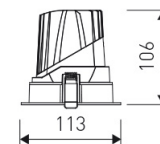

Dimensions

Product dimensions (mm)	Ø113 x 106
Net weight (g)	655
Gross weight (Kg)	0,735
Drilling hole (mm)	Ø 100

Scheme

Scheme

Round format fix downlight from the TROLL family Contract.

DESCRIPTION

Round format fix downlight from the TROLL family Contract setting an advanced and innovative thermal balance system through passive dissipation with stable colour temperature of 4000° K (neutral white) optimised to be used as general & accent lighting for commercial areas shop-windows and different indoor spaces. Designed for ceiling recessed installation. Luminaire body built in die-cast aluminium finished in white. Optical group is IP44 on the visible frontal area. Luminaire built-in a primary reflector made of high purity aluminium plus an antiglare secondary reflector. with an angle beam of 60°. Luminaire sets a 13 W LED source with CRI higher than 85 % and a chromatic dispersion lower than 3 SMCD. Luminaire UGR<19. Fixture has a luminous flux of 1300 Lm, with an efficiency of 83,9 Lm/W and a total consumption of 15,5 W. The average life for the luminaire is 50000 h (stabilised at a minimum flux of 70 % from the original). Luminaire built-in an auxiliary gear ON/OFF fed at 220-240V; 50/60 Hz.

Item code	11.1602.2846.33
Product type	IN
Category	Recessed Downlights
Family	Contract
Subfamily	Contract F
Materials	Luminaire body built in die-cast aluminium.
Optical system	Luminaire built-in a primary reflector made of high purity aluminium plus an antiglare secondary reflector..
Installation instructions	Luminaire designed for ceiling recessed installation.

Pictograms

Product

Real power (W)	15,5
Real luminous flux (Lm)	1300
U.G.R. (%)	< 19
Luminous efficiency (Lm/W)	83,9
Beam angle (°)	60
Life time (h)	50000
IP	44/20
Electrical class insulation	Class 2
Operating temperature	from -20° C to 35° C
Electrical feeding	220..240V, 50/60Hz
Colour	White
Energy efficiency class	A