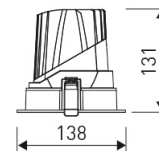

Dimensions

Product dimensions (mm)	Ø138 x 131
Net weight (g)	980
Gross weight (Kg)	1,06
Drilling hole (mm)	Ø 125

Scheme

Scheme

Round format fix downlight from the TROLL family Contract.

DESCRIPTION

Round format fix downlight from the TROLL family Contract setting an advanced and innovative thermal balance system through passive dissipation with stable colour temperature of 4000° K (neutral white) optimised to be used as general & accent lighting for commercial areas shop-windows and different indoor spaces. Designed for ceiling recessed installation. Luminaire body built in die-cast aluminium finished in white. Optical group is IP44 on the visible frontal area. Luminaire built-in an primary reflector made of high purity aluminium plus an antiglare secondary reflector. with an angle beam of 36°. Luminaire sets a 18 W LED source with CRI higher than 85 % and a chromatic dispersion lower than 3 SMCD. Luminaire UGR<19. Fixture has a luminous flux of 1800 Lm, with an efficiency of 85,7 Lm/W and a total consumption of 21 W. The average life for the luminaire is 50000 h (stabilised at a minimum flux of 70 % from the original). Luminaire built-in an auxiliary gear Dimmable 1-10V fed at 220-240V; 50/60 Hz.

Item code	11.1602.3045.33
Product type	IN
Category	Recessed Downlights
Family	Contract
Subfamily	Contract F
Materials	Luminaire body built in die-cast aluminium.
Optical system	Luminaire built-in a primary reflector made of high purity aluminium plus an antiglare secondary reflector..
Installation instructions	Luminaire designed for ceiling recessed installation.

Pictograms

Product

Real power (W)	21
Real luminous flux (Lm)	1800
U.G.R. (%)	< 19
Luminous efficiency (Lm/W)	85,7
Beam angle (°)	36
Life time (h)	50000
IP	44/20
Electrical class insulation	Class 2
Operating temperature	from -20° C to 35° C
Electrical feeding	220..240V, 50/60Hz
Colour	White
Energy efficiency class	A+