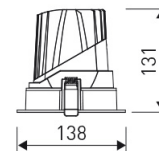

Dimensions

Product dimensions (mm)	Ø138 x 131
Net weight (g)	980
Gross weight (Kg)	1,06
Drilling hole (mm)	Ø 125

Scheme

Scheme

Round format fix downlight from the TROLL family Contract.

DESCRIPTION

Round format fix downlight from the TROLL family Contract setting an advanced and innovative thermal balance system through passive dissipation with stable colour temperature of 4000° K (neutral white) optimised to be used as general & accent lighting for commercial areas shop-windows and different indoor spaces. Designed for ceiling recessed installation. Luminaire body built in die-cast aluminium finished in white. Optical group is IP44 on the visible frontal area. Luminaire built-in an primary reflector made of high purity aluminium plus an antiglare secondary reflector. with an angle beam of 60°. Luminaire sets a 18 W LED source with CRI higher than 85 % and a chromatic dispersion lower than 3 SMCD. Luminaire UGR<19. Fixture has a luminous flux of 1800 Lm, with an efficiency of 85,7 Lm/W and a total consumption of 21 W. The average life for the luminaire is 50000 h (stabilised at a minimum flux of 70 % from the original). Luminaire built-in an auxiliary gear Dimmable 1-10V fed at 220-240V; 50/60 Hz.

Item code	11.1602.3046.33
Product type	IN
Category	Recessed Downlights
Family	Contract
Subfamily	Contract F
Materials	Luminaire body built in die-cast aluminium.
Optical system	Luminaire built-in a primary reflector made of high purity aluminium plus an antiglare secondary reflector..
Installation instructions	Luminaire designed for ceiling recessed installation.
Pictograms	

Product

Real power (W)	21
Real luminous flux (Lm)	1800
U.G.R. (%)	< 19
Luminous efficiency (Lm/W)	85,7
Beam angle (°)	60
Life time (h)	50000
IP	44/20
Electrical class insulation	Class 2
Operating temperature	from -20° C to 35° C
Electrical feeding	220..240V, 50/60Hz
Colour	White
Energy efficiency class	A+