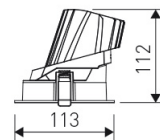

Dimensions	
Product dimensions (mm)	ø113 x 112
Net weight (g)	655
Gross weight (Kg)	0,735
Drilling hole (mm)	Ø 100

Scheme	
Scheme	

**Round wallwasher downlight from the TROLL family Contract.**

**DESCRIPTION**