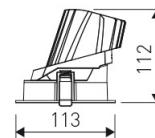

**Dimensions**

Product dimensions (mm)	ø113 x 112
Net weight (g)	655
Gross weight (Kg)	0,735
Drilling hole (mm)	Ø 100

**Scheme**

Scheme

**Round wallwasher downlight from the TROLL family Contract.**

**DESCRIPTION**