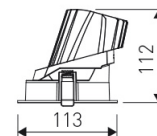

**Dimensions**

Product dimensions (mm)	ø113 x 112
Net weight (g)	655
Gross weight (Kg)	0,735
Drilling hole (mm)	Ø 100

**Scheme**

Scheme

**Round wallwasher downlight from the TROLL family Contract.**

**DESCRIPTION**