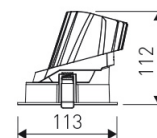

**Dimensions**

Product dimensions (mm)	ø113 x 112
Net weight (g)	655
Gross weight (Kg)	0,735
Drilling hole (mm)	Ø 100

**Scheme**

Scheme

**Round wallwasher downlight from the TROLL family Contract.**

**DESCRIPTION**