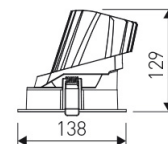

**Dimensions**

Product dimensions (mm)	ø138 x 129
Net weight (g)	980
Gross weight (Kg)	1,06
Drilling hole (mm)	Ø 125

**Scheme**

Scheme

**Round wallwasher downlight from the TROLL family Contract.**

**DESCRIPTION**