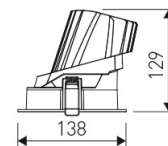

**Dimensions**

Product dimensions (mm)	ø138 x 129
Net weight (g)	980
Gross weight (Kg)	1,06
Drilling hole (mm)	Ø 125

**Scheme**

Scheme

**Round wallwasher downlight from the TROLL family Contract.**

**DESCRIPTION**