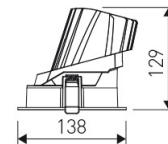

**Dimensions**

Product dimensions (mm)	ø138 x 129
Net weight (g)	980
Gross weight (Kg)	1,06
Drilling hole (mm)	Ø 125

**Scheme**

Scheme

**Round wallwasher downlight from the TROLL family Contract.**

**DESCRIPTION**