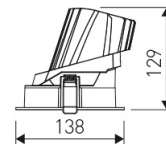

**Dimensions**

Product dimensions (mm)	ø138 x 129
Net weight (g)	980
Gross weight (Kg)	1,06
Drilling hole (mm)	Ø 125

**Scheme**

Scheme

**Round wallwasher downlight from the TROLL family Contract.**

**DESCRIPTION**