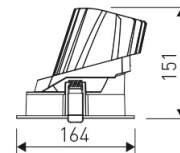

**Dimensions**

Product dimensions (mm)	ø164 x 151
Net weight (g)	1020
Gross weight (Kg)	1,1
Drilling hole (mm)	Ø 150

**Scheme**

Scheme

**Round wallwasher downlight from the TROLL family Contract.**

**DESCRIPTION**