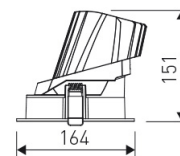

**Dimensions**

Product dimensions (mm)	ø164 x 151
Net weight (g)	1020
Gross weight (Kg)	1,1
Drilling hole (mm)	Ø 150

**Scheme**

Scheme

**Round wallwasher downlight from the TROLL family Contract.**

**DESCRIPTION**

Item code	11.1603.4030.33
Product type	IN
Category	Recessed Downlights
Family	Contract
Subfamily	Contract W
Materials	Luminaire body built in die-cast aluminium.
Optical system	Luminaire built-in a primary reflector made of high purity aluminium plus an antiglare secondary reflector..
Installation instructions	Luminaire designed for ceiling recessed installation.
Pictograms	

**Product**

Real power (W)	28
Real luminous flux (Lm)	1469
Luminous efficiency (Lm/W)	52,5
Beam angle (°)	W30
Life time (h)	50000
IP	44/20
Electrical class insulation	Class 2
Operating temperature	from -20°C to 35°C
Electrical feeding	220..240V, 50/60Hz
Colour	White
Energy efficiency class	A